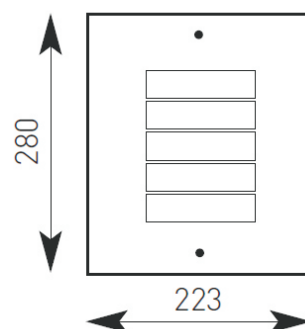

Product Data Sheet

Shield

Supplied Less Lamp

- Economical stainless steel wall light with curved front plate with opal polycarbonate diffuser and base
- Suitable for bathroom applications

E27 Options		
60W	23W 53	20W 53
		
	130	130
Maximum size and wattage		