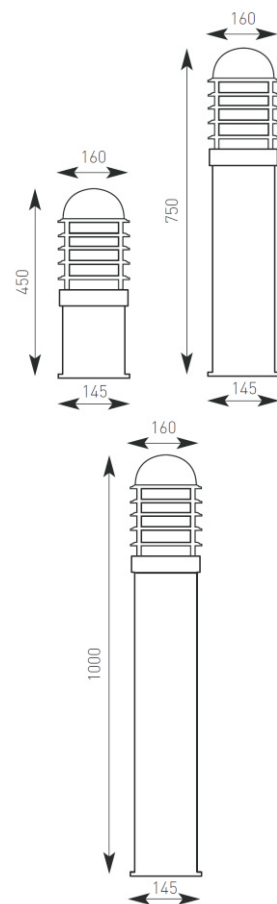

Code	Lamp	Description
AME27045/SS	E27	75W 450mm
AME27075/SS	E27	75W 750mm
AME27100/SS	E27	75W 1000mm

AMPL045/SS/HF	PL-C	18W 450mm
AMPL075/SS/HF	PL-C	18W 750mm
AMPL100/SS/HF	PL-C	18W 1000mm

AMHID075/SS	SONE / HQI-E	70W 750mm
AMHID100/SS	SONE / HQI-E	70W 1000mm