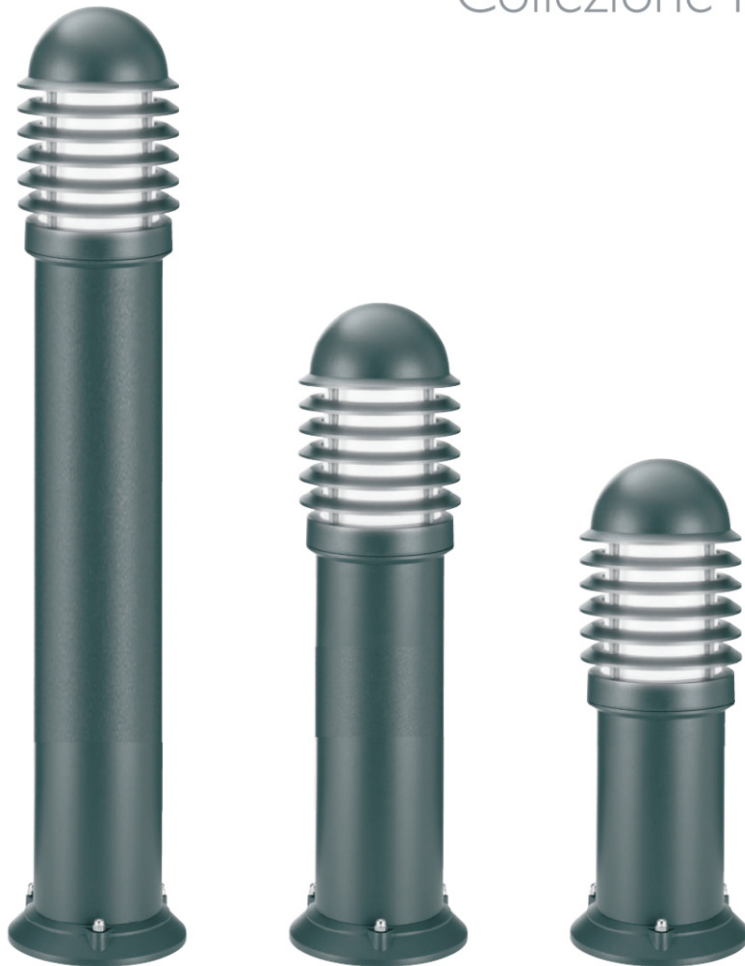

Product Data Sheet

Monza

Supplied Less Lamp

Collezione Italiana

- Die-cast aluminium wall light with external louvred head
- Textured black powder coat finish
- Suitable for commercial and domestic applications

Code	Lamp	Description
AMPLWL/BL/HF	PL-C	18W

Photometric Data Available

Product Data Sheet

Monza

Supplied Less Lamp

Collezione Italiana

- Die-cast extruded aluminium bollard with external louvred head
- Textured black powder coat finish
- Suitable for commercial and domestic applications

Code	Lamp	Description
AME27045/BL	E27	100W 450mm
AME27075/BL	E27	100W 750mm
AME27100/BL	E27	100W 1000mm
AMPL045/BL/HF	PL-C	18W 450mm
AMPL075/BL/HF	PL-C	18W 750mm
AMPL100/BL/HF	PL-C	18W 1000mm
AMHID075/BL	SONE / HQI-E	70W 750mm
AMHID100/BL	SONE / HQI-E	70W 1000mm