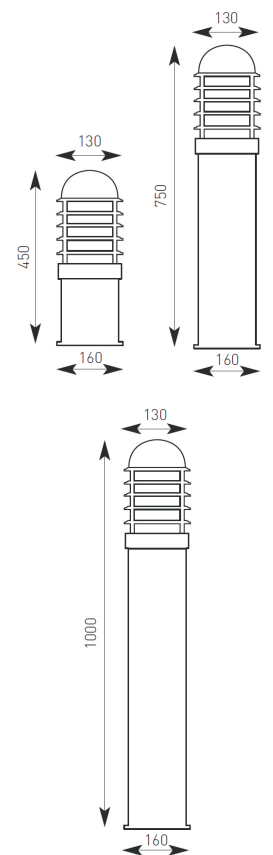

Code	Lamp	Description
AMPLWL/BL/HF	PL-C	18W

Photometric Data Available

Product Data Sheet

Monza

Supplied Less Lamp

Collezione Italiana

- Die-cast extruded aluminium bollard with external louvred head
- Textured black powder coat finish
- Suitable for commercial and domestic applications

Code	Lamp	Description
AME27045/BL	E27	100W 450mm
AME27075/BL	E27	100W 750mm
AME27100/BL	E27	100W 1000mm
AMPL045/BL/HF	PL-C	18W 450mm
AMPL075/BL/HF	PL-C	18W 750mm
AMPL100/BL/HF	PL-C	18W 1000mm
AMHID075/BL	SONE / HQI-E	70W 750mm
AMHID100/BL	SONE / HQI-E	70W 1000mm

E27 Options		
100 W	23W 53	20W 53
		
165	165	165

Maximum size and wattage

Accessories ARMK3

Root Mounting Kit

CE F  HF IP44

Photometric Data Available