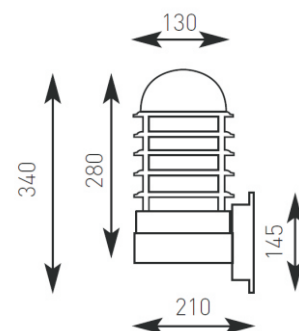

Code	Lamp	Description
AMPLWL/BL/HF	PL-C	18W

Photometric Data Available

Product Data Sheet

Monza

Supplied Less Lamp

Collezione Italiana

- Die-cast extruded aluminium bollard with external louvred head
- Textured black powder coat finish
- Suitable for commercial and domestic applications

E27 Options		
100 W	23W 53	20W 53
		
165	165	165

Maximum size and wattage

Accessories ARMK3

Root Mounting Kit

CE F  HF IP44

Photometric Data Available