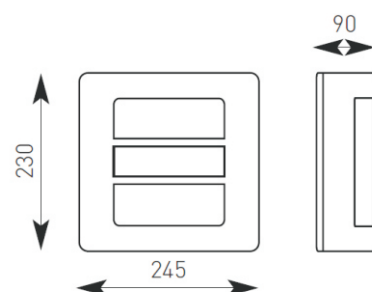

1 to 8 metres
5 seconds to 15 minutes
2 to 2000 LUX

E27 Options		
75W	23W 51	20W 51
		
	165	165
Maximum size and wattage		

AISI 316L Stainless Steel

PL-C version

CE   HF IP44
PL-C

Photometric Data Available