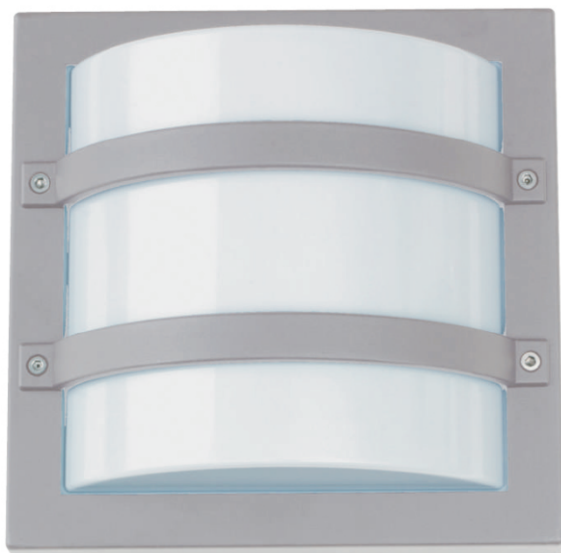

Product Data Sheet

Largo

Supplied Less Lamp

- Die-cast aluminium construction with opal polycarbonate diffuser
- Tamper-proof stainless steel allen key screws

Code	Lamp Type	Description
ALAR126/HF	PL-C	1 x 26W PL - Black
ALAR126/SG/HF	PL-C	1 x 26W PL - Silver Grey

Options /MWS Integral Microwave Sensor

CE F ⚡ HF MWS IP65