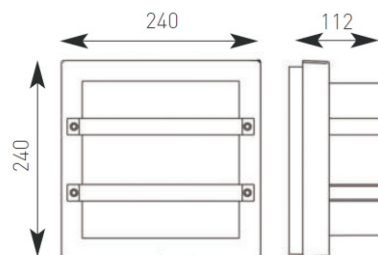

Product Data Sheet

Largo

Supplied Less Lamp

- Die-cast aluminium construction with opal polycarbonate diffuser
- Tamper-proof stainless steel allen key screws

Code	Lamp Type	Description
ALAR126/HF	PL-C	1 x 26W PL - Black
ALAR126/SG/HF	PL-C	1 x 26W PL - Silver Grey