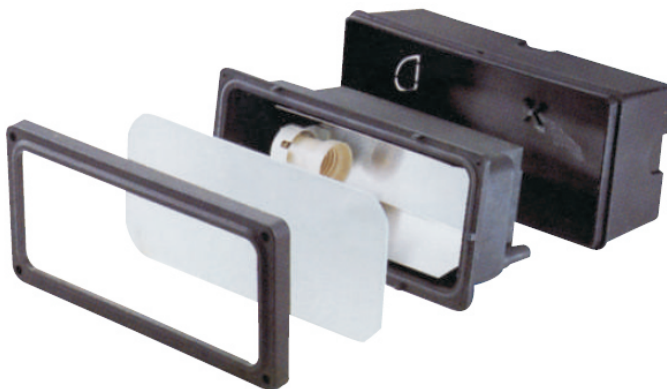

Product Data Sheet

Elsa Bricklight

Supplied Less Lamp

- Superior high quality recessed bricklight / wall light
- Housing in high resistant thermoplastic
- Tempered satin safety glass diffuser and stainless steel screws
- Supplied with thermoplastic back box for recessing

Code	Lamp	Description
AEBLL26/B	PL-C	26W Louvre
AEBLF26/B	PL-C	26W Plain Frame

CE F  IP65