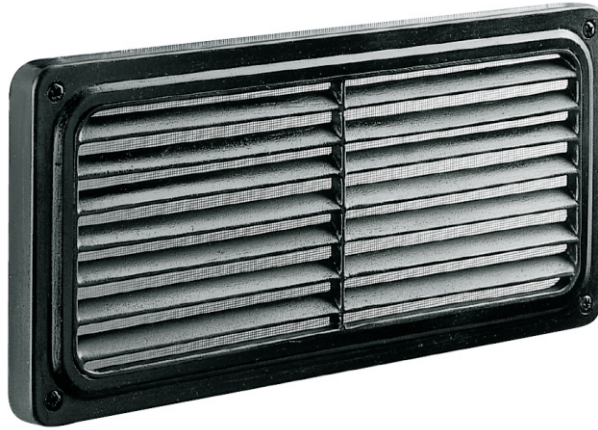

Product Data Sheet

Elsa Bricklight

Supplied Less Lamp

- Superior high quality recessed bricklight / wall light
- Housing in high resistant thermoplastic
- Tempered satin safety glass diffuser and stainless steel screws
- Supplied with thermoplastic back box for recessing

Code	Lamp	Description
AEBLL26/B	PL-C	26W Louvre
AEBLF26/B	PL-C	26W Plain Frame

CE F  IP65