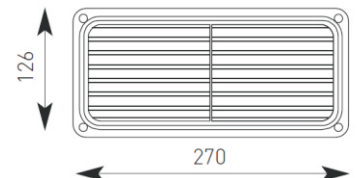

Product Data Sheet

Elsa Bricklight

Supplied Less Lamp

- Superior high quality recessed bricklight / wall light
- Housing in high resistant thermoplastic
- Tempered satin safety glass diffuser and stainless steel screws
- Supplied with thermoplastic back box for recessing