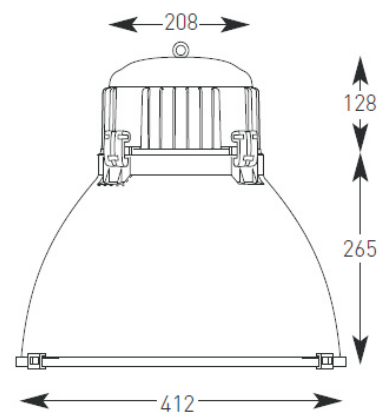

## Verona Architectural Pendant

c/w Suspension Kit and Refractor  
Supplied Less Lamp

- Integral housing with translucent polycarbonate refractor
- 4mm anti-dazzle tempered glass retained with techno-polymer clips
- Housing in techno-polymer with a silver paint finish