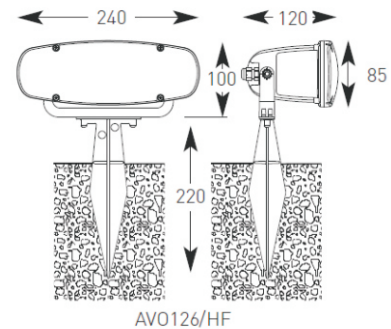

## Volta CFL

Supplied c/w Lamp, Wall Bracket and Spike

AV0126/HF

AV0157/HF

- Moulded PBT architectural floodlight luminaire
- Housing in injection moulded high resistant thermoplastic with injection moulded shockproof and UV stabilised polycarbonate cover

Code	Lamp	Description
AV0126/HF	PL-C	26W
AV0157/HF	PL-T	57W

Accessories AWC/1 Wire Cage W330 x D435 x H410mm