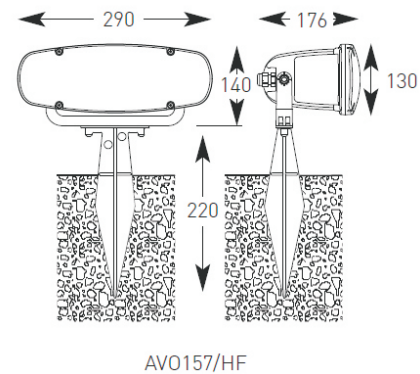

## Volta CFL

Supplied c/w Lamp, Wall Bracket and Spike

AV0126/HF

AV0157/HF

- Moulded PBT architectural floodlight luminaire
- Housing in injection moulded high resistant thermoplastic with injection moulded shockproof and UV stabilised polycarbonate cover

Code	Lamp	Description
AV0126/HF	PL-C	26W
AV0157/HF	PL-T	57W

Accessories AWC/1 Wire Cage W330 x D435 x H410mm