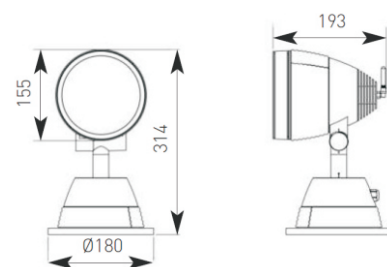

### RGB LED Remote Control Features

- Up to 200 metre transmission range
- Maximum five zones with unlimited fixtures
- Four pre-set colour change programmes
- One user defined programme
- Dimmable to 10%
- Variable colour change speed