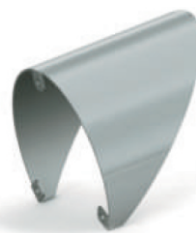

Product Data Sheet

Lyra 130 LED Projector

No Driver Required

Collezione Italiana

Hood

Mounting Spike

- Architectural LED surface projector
- Powered by 240V 12W Acriche Seoul LED's (6000°k) nominal lumen 780LM
- Direct mains connection (no driver is required)
- 350 degree rotation, adjustable 45 degree downward angle and 90 degree upwards angle
- Aluminium construction with clear tempered glass
- See wire cage accessories

Beam Angles

Photometric Data Available

	Code	Lamp	Description
Projector	ALYLED12/PR/GR	LED 240V	12W Cool White (12° Beam) - Graphite
	ALYLED40/PR/GR	LED 240V	12W Cool White (40° Beam) - Graphite
	ALYLED12/PR/SI	LED 240V	12W Cool White (12° Beam) - Silver
	ALYLED40/PR/SI	LED 240V	12W Cool White (40° Beam) - Silver
Accessories	ALYLEDHOOD/GR	Hood - Graphite	
	ALYLEDHOOD/SI	Hood - Silver	
	ALYLEDSPIKE	Mounting Spike	
	AWC/1	Wire Cage W330 x D435 x H410mm	

Product Data Sheet

Lyra 130 LED Projector

No Driver Required

Collezione Italiana

Hood

- Architectural LED surface projector
- Powered by 240V 12W Acriche Seoul LED's (6000°k) nominal lumen 780LM
- Direct mains connection (no driver is required)
- 350 degree rotation, adjustable 45 degree downward angle and 90 degree upwards angle
- Aluminium construction with clear tempered glass
- See wire cage accessories