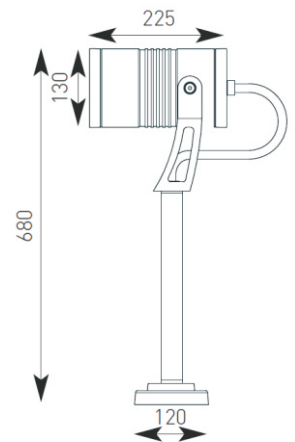

Product Data Sheet

Lyra 130 LED Projector

No Driver Required

Collezione Italiana

Hood

Mounting Spike

- Architectural LED surface projector
- Powered by 240V 12W Acriche Seoul LED's (6000°k) nominal lumen 780LM
- Direct mains connection (no driver is required)
- 350 degree rotation, adjustable 45 degree downward angle and 90 degree upwards angle
- Aluminium construction with clear tempered glass
- See wire cage accessories

Beam Angles

Photometric Data Available

	Code	Lamp	Description
Projector	ALYLED12/PR/GR	LED 240V	12W Cool White (12° Beam) - Graphite
	ALYLED40/PR/GR	LED 240V	12W Cool White (40° Beam) - Graphite
	ALYLED12/PR/SI	LED 240V	12W Cool White (12° Beam) - Silver
	ALYLED40/PR/SI	LED 240V	12W Cool White (40° Beam) - Silver
Accessories	ALYLEDHOOD/GR	Hood - Graphite	
	ALYLEDHOOD/SI	Hood - Silver	
	ALYLEDSPIKE	Mounting Spike	
	AWC/1	Wire Cage W330 x D435 x H410mm	

Product Data Sheet

Lyra 130 LED Projector

No Driver Required

Collezione Italiana

Hood

- Architectural LED surface projector
- Powered by 240V 12W Acriche Seoul LED's (6000°k) nominal lumen 780LM
- Direct mains connection (no driver is required)
- 350 degree rotation, adjustable 45 degree downward angle and 90 degree upwards angle
- Aluminium construction with clear tempered glass
- See wire cage accessories

	Code	Lamp	Description
Extension Arm	ALYLED12/EAPR/GR	LED 240V	12W Cool White (12° Beam) - Graphite
Projector	ALYLED40/EAPR/GR	LED 240V	12W Cool White (40° Beam) - Graphite
	ALYLED12/EAPR/SI	LED 240V	12W Cool White (12° Beam) - Silver
	ALYLED40/EAPR/SI	LED 240V	12W Cool White (40° Beam) - Silver
	Accessories	ALYLEDHOOD/GR	Hood - Graphite
	ALYLEDHOOD/SI	Hood - Silver	
	ALYLEDSPIKE	Mounting Spike	
	AWC/1	Wire Cage W330 x D435 x H410mm	