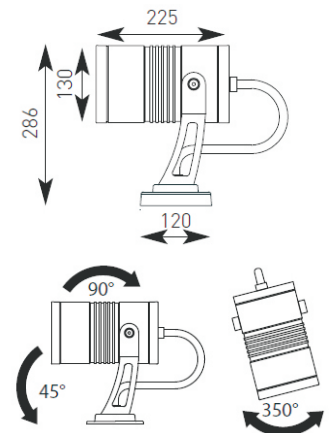

Product Data Sheet

Lyra 130 LED Projector

No Driver Required

Collezione Italiana

Hood

Mounting Spike

- Architectural LED surface projector
- Powered by 240V 12W Acriche Seoul LED's (6000°k) nominal lumen 780LM
- Direct mains connection (no driver is required)
- 350 degree rotation, adjustable 45 degree downward angle and 90 degree upwards angle
- Aluminium construction with clear tempered glass
- See wire cage accessories

Beam Angles

Photometric Data Available

	Code	Lamp	Description
Projector	ALYLED12/PR/GR	LED 240V	12W Cool White (12° Beam) - Graphite
	ALYLED40/PR/GR	LED 240V	12W Cool White (40° Beam) - Graphite
	ALYLED12/PR/SI	LED 240V	12W Cool White (12° Beam) - Silver
	ALYLED40/PR/SI	LED 240V	12W Cool White (40° Beam) - Silver
Accessories	ALYLEDHOOD/GR	Hood - Graphite	
	ALYLEDHOOD/SI	Hood - Silver	
	ALYLEDSPIKE	Mounting Spike	
	AWC/1	Wire Cage W330 x D435 x H410mm	

Product Data Sheet

Lyra 130 LED Projector

No Driver Required

Collezione Italiana

Hood

- Architectural LED surface projector
- Powered by 240V 12W Acriche Seoul LED's (6000°k) nominal lumen 780LM
- Direct mains connection (no driver is required)
- 350 degree rotation, adjustable 45 degree downward angle and 90 degree upwards angle
- Aluminium construction with clear tempered glass
- See wire cage accessories

	Code	Lamp	Description
Extension Arm	ALYLED12/EAPR/GR	LED 240V	12W Cool White (12° Beam) - Graphite
Projector	ALYLED40/EAPR/GR	LED 240V	12W Cool White (40° Beam) - Graphite
	ALYLED12/EAPR/SI	LED 240V	12W Cool White (12° Beam) - Silver
	ALYLED40/EAPR/SI	LED 240V	12W Cool White (40° Beam) - Silver
	Accessories	ALYLEDHOOD/GR	Hood - Graphite
	ALYLEDHOOD/SI	Hood - Silver	
	ALYLEDSPIKE	Mounting Spike	
	AWC/1	Wire Cage W330 x D435 x H410mm	