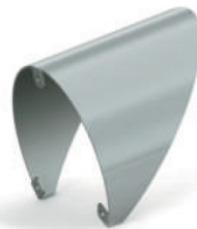

Product Data Sheet

Lyra 130 LED Projector

No Driver Required

Collezione Italiana

Hood

Mounting Spike

- Architectural LED surface projector
- Powered by 240V 12W Acriche Seoul LED's (6000°k) nominal lumen 780LM
- Direct mains connection (no driver is required)
- 350 degree rotation, adjustable 45 degree downward angle and 90 degree upwards angle
- Aluminium construction with clear tempered glass
- See wire cage accessories

Beam Angles

Photometric Data Available

	Code	Lamp	Description
Projector	ALYLED12/PR/GR	LED 240V	12W Cool White (12° Beam) - Graphite
	ALYLED40/PR/GR	LED 240V	12W Cool White (40° Beam) - Graphite
	ALYLED12/PR/SI	LED 240V	12W Cool White (12° Beam) - Silver
	ALYLED40/PR/SI	LED 240V	12W Cool White (40° Beam) - Silver
Accessories	ALYLEDHOOD/GR	Hood - Graphite	
	ALYLEDHOOD/SI	Hood - Silver	
	ALYLEDSPIKE	Mounting Spike	
	AWC/1	Wire Cage W330 x D435 x H410mm	

Product Data Sheet

Lyra 130 LED Projector

No Driver Required

Collezione Italiana

Hood

- Architectural LED surface projector
- Powered by 240V 12W Acriche Seoul LED's (6000°k) nominal lumen 780LM
- Direct mains connection (no driver is required)
- 350 degree rotation, adjustable 45 degree downward angle and 90 degree upwards angle
- Aluminium construction with clear tempered glass
- See wire cage accessories

	Code	Lamp	Description
Extension Arm	ALYLED12/EAPR/GR	LED 240V	12W Cool White (12° Beam) - Graphite
Projector	ALYLED40/EAPR/GR	LED 240V	12W Cool White (40° Beam) - Graphite
	ALYLED12/EAPR/SI	LED 240V	12W Cool White (12° Beam) - Silver
	ALYLED40/EAPR/SI	LED 240V	12W Cool White (40° Beam) - Silver
	Accessories	ALYLEDHOOD/GR	Hood - Graphite
	ALYLEDHOOD/SI	Hood - Silver	
	ALYLEDSPIKE	Mounting Spike	
	AWC/1	Wire Cage W330 x D435 x H410mm	