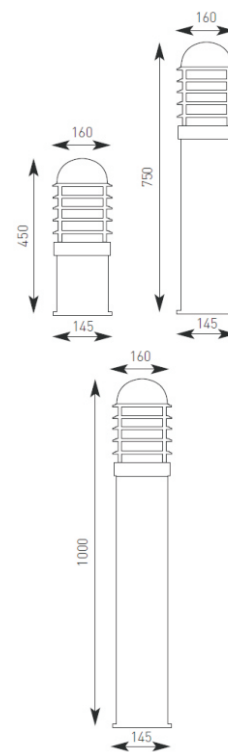

Product Data Sheet

Monza Inox Country

Supplied Less Lamp

Collezione Italiana

HIGH FREQUENCY

Wood that isn't wood
AISI 316L Stainless Steel

- Die-cast aluminium bollard in stunning combination of country wood effect with stainless steel
- Louvred AISI 316L stainless steel head and opal polycarbonate diffuser
- Suitable for commercial and domestic applications

Code	Lamp	Description
AME27045/WE	E27	75W 450mm
AME27075/WE	E27	75W 750mm
AME27100/WE	E27	75W 1000mm
AMPL045/WE/HF	PL-C	18W 450mm
AMPL075/WE/HF	PL-C	18W 750mm
AMPL100/WE/HF	PL-C	18W 1000mm
AMHID075/WE	SONE/HQI-E	70W 750mm
AMHID100/WE	SONE/HQI-E	70W 1000mm

E27 Options		
75W	23W 51	20W 51
165	165	165
Maximum size and wattage		

CE F ⚡ HF IP44

Accessories	ASSCK	Stainless Steel Cleaning Kit (see page 326)
	ARMK3	Root Mounting Kit

www.anselluk.com

Photometric Data Available