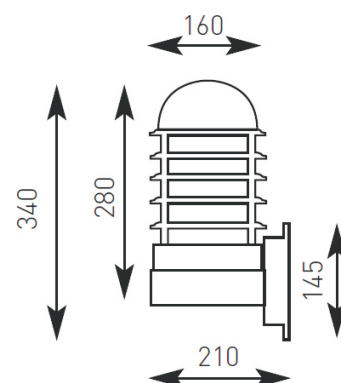

AISI 316L Stainless Steel

CE F ⊕ HF IP44

Code	Lamp	Description
AMPLWL/SS/HF	PL-C	18W

Accessories **ASSCK** Stainless Steel Cleaning Kit (see page 326)

Photometric Data Available