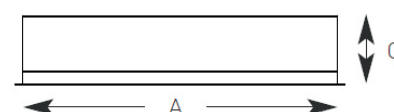

Product Data Sheet

Ecolux Low Energy Low Bay

Supplied Less Lamp

- Cost effective low energy luminaire for industrial applications
- Efficient alternative solution to HID
- T5 lamps combined with polished reflector maximise performance
- Suitable for applications with mounting heights in excess of 4 metres