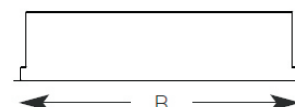

Product Data Sheet

Ecolux Low Energy Low Bay

Supplied Less Lamp

- Cost effective low energy luminaire for industrial applications
- Efficient alternative solution to HID
- T5 lamps combined with polished reflector maximise performance
- Suitable for applications with mounting heights in excess of 4 metres