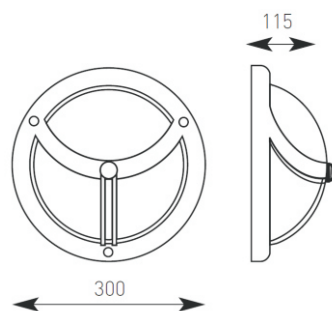

## Cervinia

Supplied Less Lamp

Collezione Italiana

- Die-cast aluminium wall light in graphite paint finish
- Opal Polycarbonate Diffuser
- Integral PIR option

1 to 8 metres  
5 seconds to 15 minutes  
2 to 2000 LUX

| E27 Options              |           |           |
|--------------------------|-----------|-----------|
| 75 W                     | 23W<br>51 | 20W<br>51 |
|                          |           |           |
|                          | 165       | 165       |
| Maximum size and wattage |           |           |