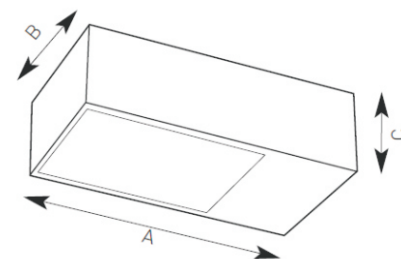

Product Data Sheet

Low Bay

Supplied c/w Lamp and Aluminium Reflector

ALBWG

ALBD

- Industrial Lowbay with anodised high grade Aluminium reflector
- Optimum performance allows for reduced luminaire quantities
- Suitable for applications with mounting heights above 4 metres
- Multi-punched body for various installation methods