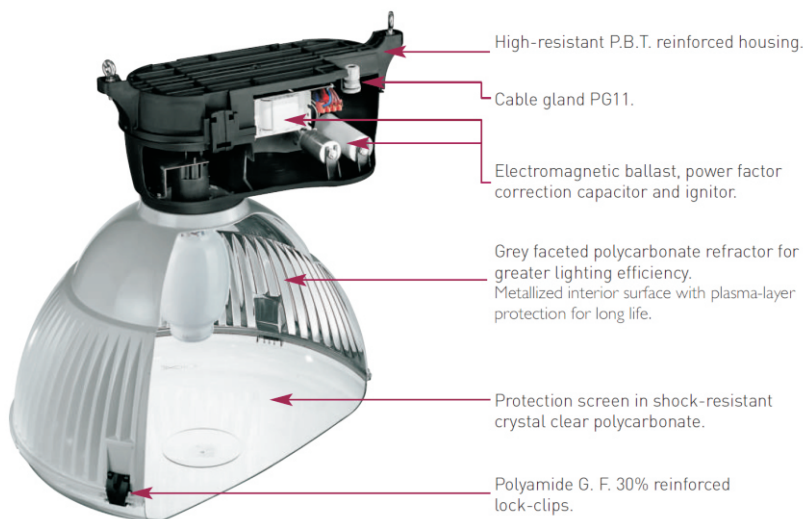

Product Data Sheet

IP65 High Bay

Supplied c/w Lamp, Refractor and Bottom Cover

- Integral gear inside PBT housing with polycarbonate reflector and hinged cover
- Reflector, internally silvered for maximum efficiency
- Clear polycarbonate cover with clips to maintain ingress protection