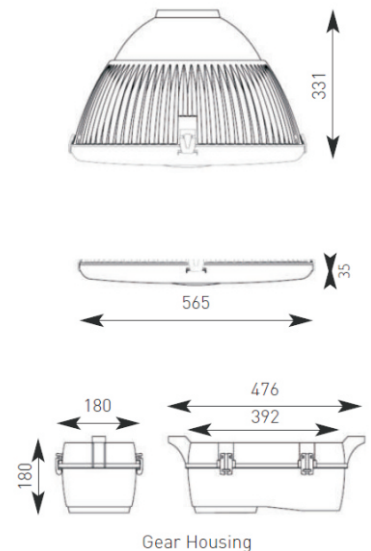

Product Data Sheet

IP65 High Bay

Supplied c/w Lamp, Refractor and Bottom Cover

- Integral gear inside PBT housing with polycarbonate reflector and hinged cover
- Reflector, internally silvered for maximum efficiency
- Clear polycarbonate cover with clips to maintain ingress protection