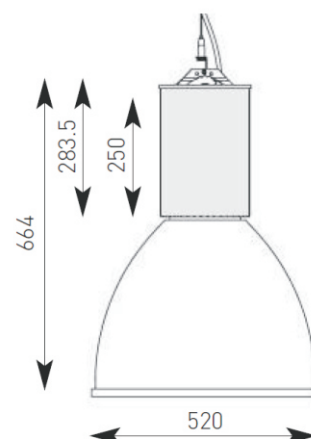

Product Data Sheet

High Bay

Supplied c/w Lamp and Aluminium Reflector

Suspension Kit

- High Bay luminaire for industrial applications
- Metal Halide options fitted with open fixture lamps
- Optional 4 metre suspension kit

Code	Lamp	Description
AHBS250	SON-E	250W
AHBS400	SON-E	400W
AHBMH250	HQI-E	250W HQI (Open Fixture Lamp)
AHBMH400	HQI-E	400W HQI (Open Fixture Lamp)

Accessories	Code	Description
	AHBG	High Bay Glass Attachment
	AHBWG	High Bay Wire Guard
	ADHB/SK	Suspension Kit

ANSELL DESIGN

Photometric Data Available