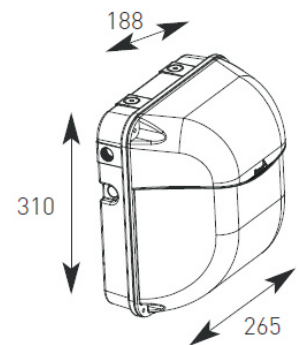

Code	Lamp	Description
AWP70S	SONE-I	70W
AWP80M	MBF	80W
AWP226/HF	PL-C	2 x 26W

Options		
/PC		Royce Thompson Electronic Photocell
/M3		Emergency (2 x 26W PL only)

Accessories		
AWC/1		Wire Cage W330 x D435 x H410mm