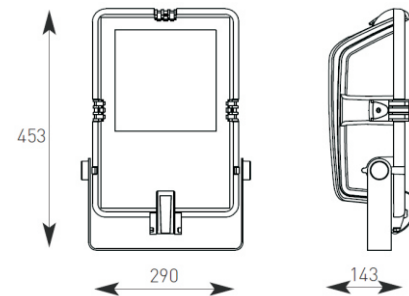

Product Data Sheet

Orion CFL Polycarbonate Floodlight

Supplied Less Lamp

- Multi-wattage high frequency control gear provides installer with choice of using 23, 32 or 42W lamps
- High specification corrosion resistant polycarbonate luminaire
- Hinged front cover fitted with tempered safety glass and polycarbonate clips for quick and easy access
- Symmetric reflector
- Optional Stainless Steel bracket available

Code	Lamp	Description	Windage
A242P	PL-C/PL-T	2 x 26/32/42W	0.12

Options	/PC	Royce Thompson Electronic Photocell
---------	-----	-------------------------------------

Accessories	ASSSFB/P	Stainless Steel Bracket
	AWC/2	Wire Cage W500 x D500 x H500mm
	AFB/400	Wall Bracket
	ACFB/400	Corner Wall Bracket
	AFOA/400	Wall Bracket Outreach Arm