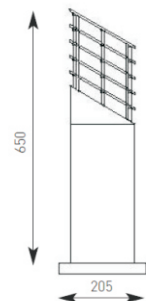

Product Data Sheet

Leo and Libra

Supplied Less Lamp

- Die-cast aluminium bollard with polycarbonate diffuser
- Internal stainless steel louvre (Libra only)
- Detachable head for easy access to lamp housing
- Suitable for surface mounting

ALEO/100E27

ALIB/100E27

| E27 Options | | |
|---------------------------------------------------------------------------------------|---------------------------------------------------------------------------------------|---------------------------------------------------------------------------------------|
| 100W | 23W 53 | 20W 53 |
|  |  |  |
| 130 | 130 | 130 |
| Maximum size and wattage | | |