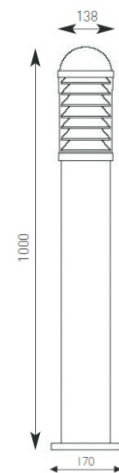

Product Data Sheet

Leo and Libra

Supplied Less Lamp

- Die-cast aluminium bollard with polycarbonate diffuser
- Internal stainless steel louvre (Libra only)
- Detachable head for easy access to lamp housing
- Suitable for surface mounting

ALEO/100E27

ALIB/100E27

| E27 Options | | |
|---------------------------------------------------------------------------------------|---------------------------------------------------------------------------------------|---------------------------------------------------------------------------------------|
| 100W | 23W 53 | 20W 53 |
|  |  |  |
| 130 | 130 | 130 |
| Maximum size and wattage | | |