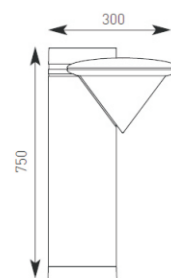

Code	Lamp	Description
AIPLWL/WE/HF	PL-C	18W

Photometric Data Available

Product Data Sheet

Ibis Country

Supplied Less Lamp

Collezione Italiana

HIGH FREQUENCY

Wood that isn't wood

Underground wiring connection and root mounting for CDM-T versions

BASE DIMENSIONS
H 30
270
Ø 120

CE F HF IP55

Photometric Data Available