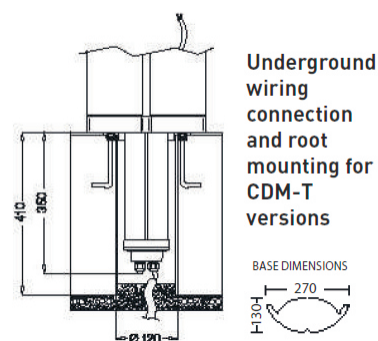

Product Data Sheet

Ibis Country

Supplied Less Lamp

Collezione Italiana

Floor Mounted

Wall Mounted

- Wall/floor light
- Body in die-cast and extruded aluminium with Country collection wood effect finish

CE F \oplus HF IP55

Code	Lamp	Description
AIPLWL/WE/HF	PL-C	18W

Photometric Data Available

Product Data Sheet

Ibis Country

Supplied Less Lamp

Collezione Italiana

HIGH FREQUENCY

Wood that isn't wood

Root Mounting Kit (For PLC version Only)

(CDM-T versions supplied c/w connection system and root mounting kit)

- Modern styled bollard for commercial and domestic applications
- Body in die-cast and extruded aluminium with Country collection wood effect finish

Underground wiring connection and root mounting for CDM-T versions

BASE DIMENSIONS
H 30
270
Ø 120

CE F HF IP55

Photometric Data Available