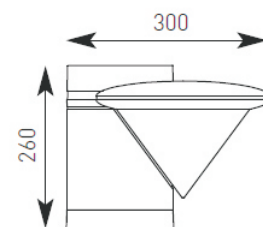

CE F $\oplus$ HF IP55