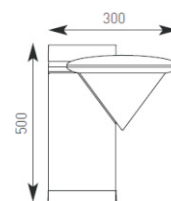

Underground wiring connection and root mounting for CDM-T versions

BASE DIMENSIONS
H 30
270
Ø 120

CE F HF IP55

Photometric Data Available