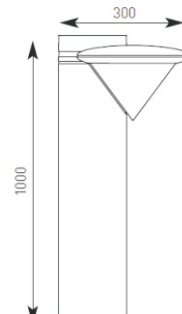

Code	Lamp	Description
AIPLWL/WE/HF	PL-C	18W

Photometric Data Available

Product Data Sheet

Ibis Country

Supplied Less Lamp

Collezione Italiana

HIGH FREQUENCY

Wood that isn't wood

Underground wiring connection and root mounting for CDM-T versions

BASE DIMENSIONS
H 30
270
Ø 120

CE F HF IP55

Photometric Data Available