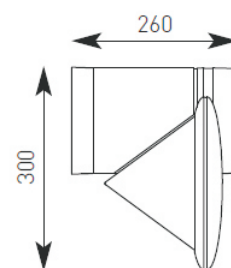

Product Data Sheet

Ibis Country

Supplied Less Lamp

Collezione Italiana

Floor Mounted

Wall Mounted

- Wall/floor light
- Body in die-cast and extruded aluminium with Country collection wood effect finish

CE F \oplus HF IP55

Underground wiring connection and root mounting for CDM-T versions

BASE DIMENSIONS
H 30
270
Ø 120

CE F HF IP55

Photometric Data Available