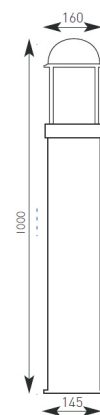

Product Data Sheet

Aquila Inox Country

Supplied Less Lamp

Collezione Italiana

HIGH FREQUENCY

Wood that isn't wood

AISI 316L Stainless Steel

- Extruded aluminium bollard in stunning combination of country wood effect with stainless steel
- Louvred AISI 316L stainless steel head and opal polycarbonate diffuser
- Suitable for commercial and domestic applications

Code	Lamp	Description
AAE27045/WE	E27	75W 450mm
AAE27075/WE	E27	75W 750mm
AAE27100/WE	E27	75W 1000mm
AAPL045/WE/HF	PL-C	18W 450mm
AAPL075/WE/HF	PL-C	18W 750mm
AAPL100/WE/HF	PL-C	18W 1000mm
AAHID075/WE	SONE / HQI-E	70W 750mm
AAHID100/WE	SONE / HQI-E	70W 1000mm

E27 Options		
75W	23W	20W
	51	51
165	165	165

Maximum size and wattage

CE F ⊕ HF IP44

Photometric Data Available

Accessories	ASSCK	Stainless Steel Cleaning Kit (see page 326)
	ARMK3	Root Mounting Kit

Product Data Sheet