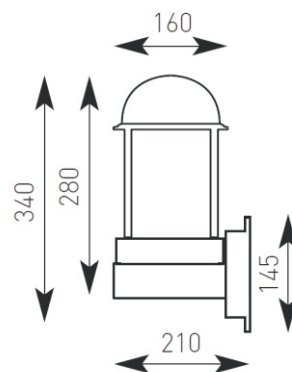

AISI 316L Stainless Steel

CE F ⊕ HF IP44

Code	Lamp	Description
AAPLWL/SS/HF	PL-C	18W

Accessories ASSCK Stainless Steel Cleaning Kit (see page 326)

Photometric Data Available