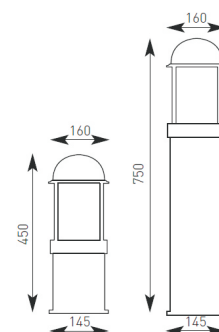

Code	Lamp	Description
AAE27045/WE	E27	75W 450mm
AAE27075/WE	E27	75W 750mm
AAE27100/WE	E27	75W 1000mm
AAPL045/WE/HF	PL-C	18W 450mm
AAPL075/WE/HF	PL-C	18W 750mm
AAPL100/WE/HF	PL-C	18W 1000mm
AAHID075/WE	SONE / HQI-E	70W 750mm
AAHID100/WE	SONE / HQI-E	70W 1000mm

E27 Options		
75W	23W	20W
	51	51
165	165	165

Maximum size and wattage

CE F ⊕ HF IP44

Photometric Data Available

Accessories	ASSCK	Stainless Steel Cleaning Kit (see page 326)
	ARMK3	Root Mounting Kit

Product Data Sheet