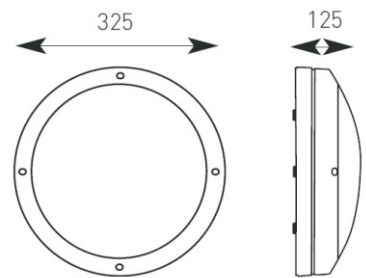

Product Data Sheet

Canto

Supplied Less Lamp

- Die-cast aluminium construction with tamper-proof stainless steel allen key screws retain opal polycarbonate diffuser and frame
- Removable gear tray for ease of installation
- Optional mounting frame for photocell location and /or surface conduit entry

Code	Lamp	Description
ACA226/HF	PL-C	2 x 26W - Black
ACA226/SG/HF	PL-C	2 x 26W - Silver Grey

Options		
/M3	Emergency	
/MWS	Integral Microwave Sensor	

Accessories		
AQMB	Mounting Frame - Black	
AQMB/SG	Mounting Frame - Silver Grey	