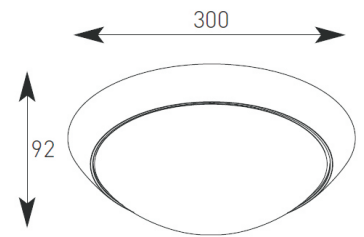

Product Data Sheet

Econ

Supplied Less Lamp

- Polycarbonate housing with twist-off opal polycarbonate diffuser
- Option of white, chrome and satin chrome trim rings

CE   MWS IP44

Photometric Data Available

Code	Lamp	Description
AEC2X9/W	PL-S	2 x 9W - White
AEC2X9/CH	PL-S	2 x 9W - Chrome
AEC2X9/SC	PL-S	2 x 9W - Satin Chrome