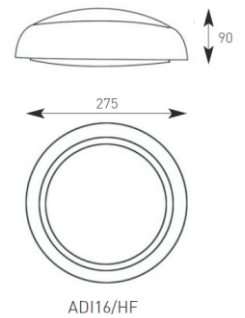

Product Data Sheet

Disco

Supplied c/w Lamp

fitted with brass trim ring

fitted with chrome trim ring

fitted with silver grey trim ring

- All polycarbonate construction with opal diffuser and white trim ring
- Optional trim rings available in brass, chrome and silver grey finishes
- Suitable for bathrooms

ADI28BZ/BR	Brass Trim Ring	(28W)
ADI28BZ/CH	Chrome Trim Ring	(28W)
ADI28BZ/SG	Silver Grey Trim Ring	(28W)

Photometric Data Available