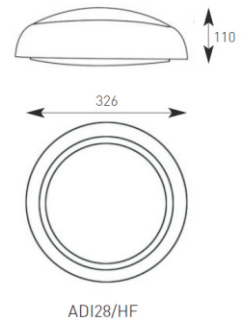

Product Data Sheet

Disco

Supplied c/w Lamp

fitted with brass trim ring

fitted with chrome trim ring

fitted with silver grey trim ring

- All polycarbonate construction with opal diffuser and white trim ring
- Optional trim rings available in brass, chrome and silver grey finishes
- Suitable for bathrooms

ADI28BZ/BR	Brass Trim Ring	(28W)
ADI28BZ/CH	Chrome Trim Ring	(28W)
ADI28BZ/SG	Silver Grey Trim Ring	(28W)

Photometric Data Available