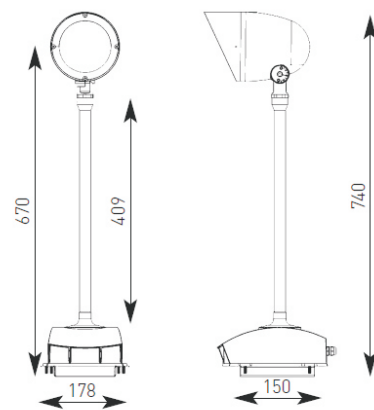

Product Data Sheet

Aztec HQI Architectural Projector

Supplied Less Lamp

AZT1/70MHL

- High performance architectural metal halide spotlight family with 12 degree beam
- Die-cast aluminium housing finished in graphite textured paint finish
- Integral electronic control gear (spike model requires listed remote electronic control gear)
- Adjustable head to 145 degrees
- Surface versions supplied with rotational mounting base for accurate alignment
- Hood can be removed if required

Aztec HQI Architectural Projector

Supplied Less Lamp

AZT4/150MHL

AZT3/35ECG

AZT3/35-70MHL

Angle Aiming Disk

Rotational Mounting Base (AZT1 and AZT4)

AZT3

Remote Control Gear for AZT3

AZT4

	Code	Lamp	Description
Spike	AZT3/35-70MHL	CDM-T	35/70W
	AZT3/35ECG	CDM-T	35W Remote Control Gear
	AZT3/70ECG	CDM-T	70W Remote Control Gear
Extension Arm	AZT4/35MHL	CDM-T	35W
	AZT4/70MHL	CDM-T	70W
	AZT4/150MHL	CDM-T	150W