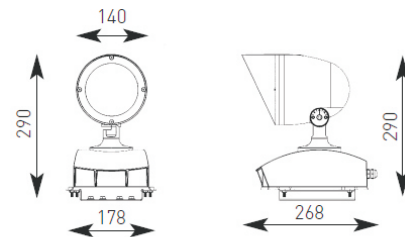

Product Data Sheet

Aztec HQI Architectural Projector

Supplied Less Lamp

AZT1/70MHL

- High performance architectural metal halide spotlight family with 12 degree beam
- Die-cast aluminium housing finished in graphite textured paint finish
- Integral electronic control gear (spike model requires listed remote electronic control gear)
- Adjustable head to 145 degrees
- Surface versions supplied with rotational mounting base for accurate alignment
- Hood can be removed if required