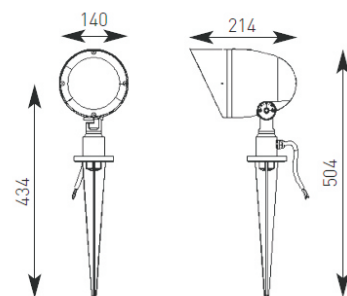

Product Data Sheet

Aztec HQI Architectural Projector

Supplied Less Lamp

AZT3

	Code	Lamp	Description
Spike	AZT3/35-70MHL	CDM-T	35/70W
	AZT3/35ECG	CDM-T	35W Remote Control Gear
	AZT3/70ECG	CDM-T	70W Remote Control Gear
Extension Arm	AZT4/35MHL	CDM-T	35W
	AZT4/70MHL	CDM-T	70W
	AZT4/150MHL	CDM-T	150W

Photometric Data Available