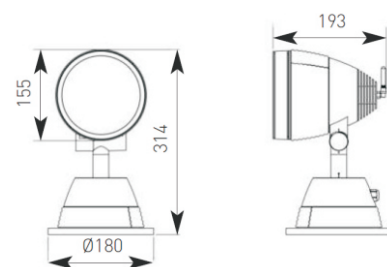

Product Data Sheet

Chrysalis LED RGB Projector

Supplied c/w Integral Driver

Angle Aiming Disk

- IP65 RGB LED projector for both interior and exterior use
- Colour changing effects for dramatic wall-washing, spotlighting and highlighting
- Wireless remote control
- Die-cast aluminium body, integral driver and high power LED's