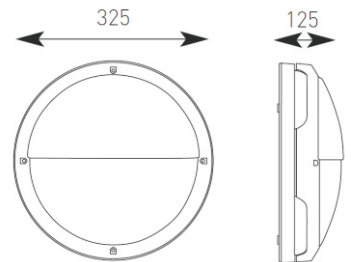

## Tardo

Supplied Less Lamp

- Halo light spill effect
- Die-cast aluminium construction with tamper-proof stainless steel allen key screws retain opal polycarbonate diffuser and frame
- Removable gear tray for ease of installation
- Optional mounting frame for photocell location and / or surface conduit entry