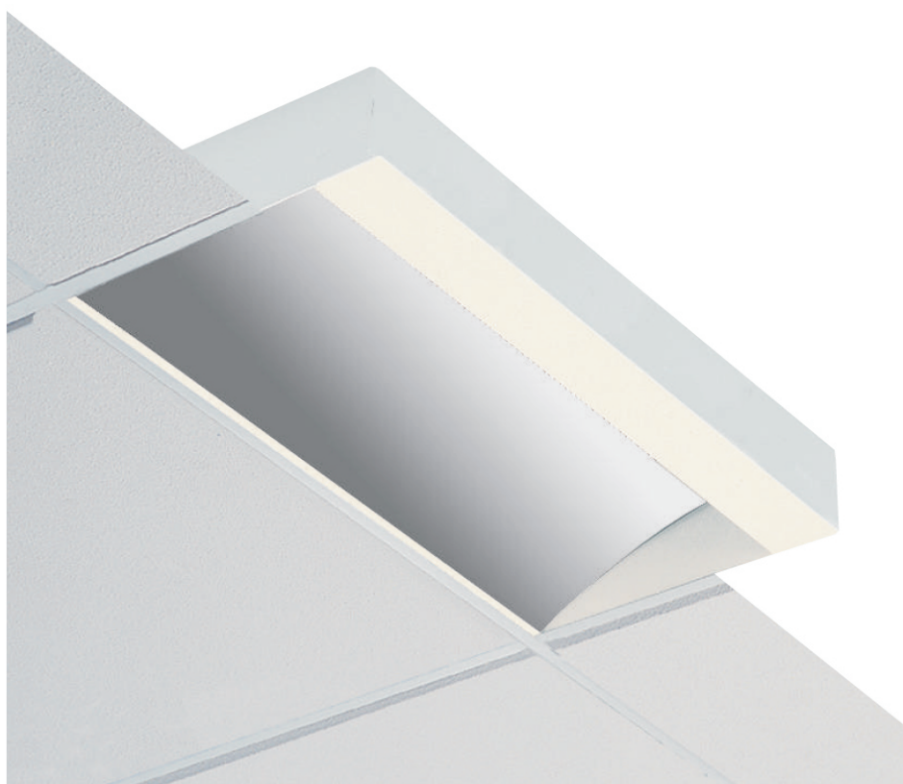

Product Data Sheet

Wall Wash

Supplied Less Lamp

- Ideal recessed luminaire to offer maximum impact at the point of sale in retail applications
- A high Light Output Ratio, along with an unobtrusive design provides for maximum efficiency
- Fitted with an aluminium reflector that offers an angular light distribution for wall illumination

CE   HF IP20

Code	Lamp	Description	A	B	C
AWWR155/HF	PL-L	1 x 55W	598	295	100
AWWR255/HF	PL-L	2 x 55W	1198	295	100

Photometric Data Available