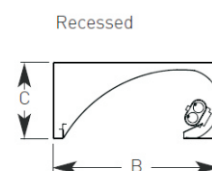

Product Data Sheet

Wall Wash

Supplied Less Lamp

- Ideal recessed luminaire to offer maximum impact at the point of sale in retail applications
- A high Light Output Ratio, along with an unobtrusive design provides for maximum efficiency
- Fitted with an aluminium reflector that offers an angular light distribution for wall illumination