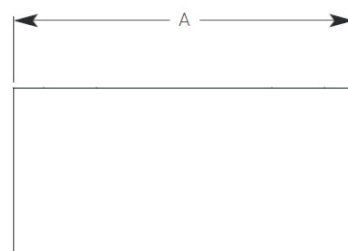

Product Data Sheet

Wall Wash

Supplied Less Lamp

- Ideal recessed luminaire to offer maximum impact at the point of sale in retail applications
- A high Light Output Ratio, along with an unobtrusive design provides for maximum efficiency
- Fitted with an aluminium reflector that offers an angular light distribution for wall illumination