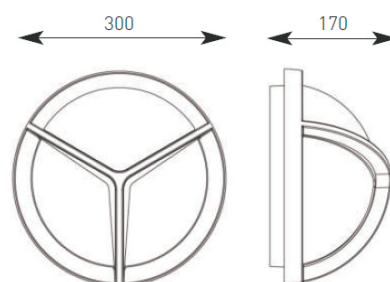

## Spider

Supplied Less Lamp

- Die-cast aluminium construction with tamper proof stainless steel allen key screws
- Opal polycarbonate diffuser
- Black textured paint finish

Code	Lamp	Description
ASPI218/HF	PL-C	2 x 18W