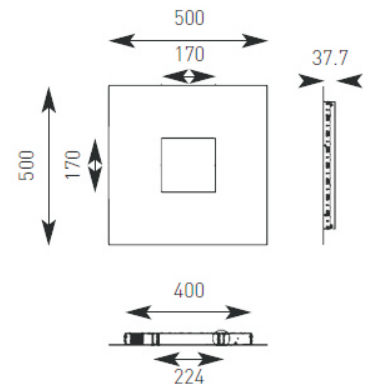

### RGB LED Remote Control Features

- Up to 200 metre transmission range
- Maximum five zones with unlimited fixtures
- Four pre-set colour change programmes
- One user defined programme
- Dimmable to 10%
- Variable colour change speed