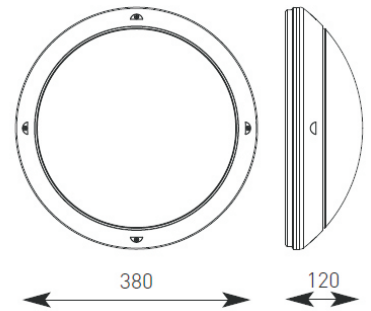

Product Data Sheet

Sironi

Supplied Less Lamp

- Housing and diffuser frame in injection moulded thermoplastic with opal polycarbonate diffuser

Code	Lamp	Description
ASI138/B/HF	TC-DD	38W - Black
ASI138/W/HF	TC-DD	38W - White