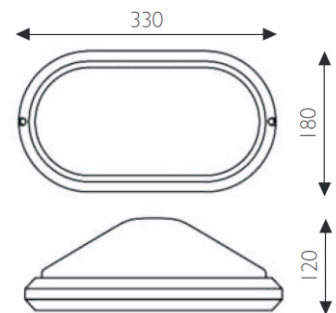

## Sorrento

Supplied Less Lamp

- Injection moulded thermoplastic bulkhead with opal polycarbonate diffuser
- Optional eyelid cover accessory replaces plain frame

E27 Options		
60W	23W	20W
	53	53
130	130	130
Maximum size and wattage		