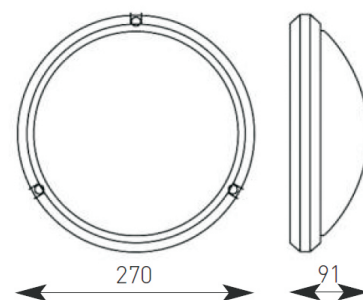

Product Data Sheet

Scorpion

Supplied Less Lamp

- Thermoplastic bulkhead with opal polycarbonate diffuser
- Wall or ceiling mounting

E27 Options		
75W	15W 53	15W 53
	130	130
Maximum size and wattage		

CE F IP65