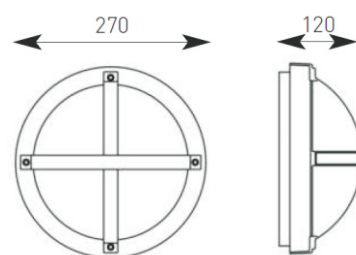

## Solo

Supplied Less Lamp

- Die-cast aluminium construction with tamper-proof stainless steel allen key screws and opal polycarbonate diffuser

Code	Lamp	Description
ASOL126/HF	PL-C	26W - Black
ASOL126/SG/HF	PL-C	26W - Silver Grey