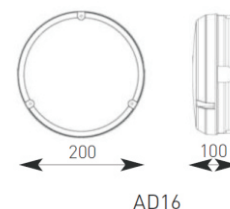

## Delta

Supplied c/w Lamp

- Multi-purpose range of circular bulkhead fittings for both internal and external installations
- All polycarbonate construction
- Body options of black or white base with diffuser options of clear prismatic or opal