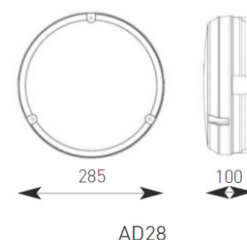

## Delta

Supplied c/w Lamp

- Multi-purpose range of circular bulkhead fittings for both internal and external installations
- All polycarbonate construction
- Body options of black or white base with diffuser options of clear prismatic or opal