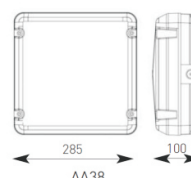

Product Data Sheet

Astro

Supplied c/w Lamp

- Multi-purpose range of square bulkhead fittings for both internal and external installations
- All polycarbonate construction with hinged gear tray
- Body options of black or white base with diffuser options of clear prismatic or opal

Code	Lamp	Description
AA16/B0/HF	TC-DD	16W - Black Base / Opal Cover
AA16/BP/HF	TC-DD	16W - Black Base / Prismatic Cover
AA16/W0/HF	TC-DD	16W - White Base / Opal Cover
AA16/WP/HF	TC-DD	16W - White Base / Prismatic Cover
AA28/B0/HF	TC-DD	28W - Black Base / Opal Cover
AA28/BP/HF	TC-DD	28W - Black Base / Prismatic Cover
AA28/W0/HF	TC-DD	28W - White Base / Opal Cover
AA28/WP/HF	TC-DD	28W - White Base / Prismatic Cover
AA38/B0/HF	TC-DD	38W - Black Base / Opal Cover
AA38/BP/HF	TC-DD	38W - Black Base / Prismatic Cover
AA38/W0/HF	TC-DD	38W - White Base / Opal Cover
AA38/WP/HF	TC-DD	38W - White Base / Prismatic Cover