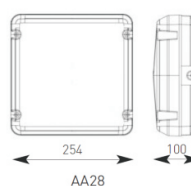

Product Data Sheet

Astro

Supplied c/w Lamp

- Multi-purpose range of square bulkhead fittings for both internal and external installations
- All polycarbonate construction with hinged gear tray
- Body options of black or white base with diffuser options of clear prismatic or opal

Code	Lamp	Description
AA16/B0/HF	TC-DD	16W - Black Base / Opal Cover
AA16/BP/HF	TC-DD	16W - Black Base / Prismatic Cover
AA16/W0/HF	TC-DD	16W - White Base / Opal Cover
AA16/WP/HF	TC-DD	16W - White Base / Prismatic Cover
AA28/B0/HF	TC-DD	28W - Black Base / Opal Cover
AA28/BP/HF	TC-DD	28W - Black Base / Prismatic Cover
AA28/W0/HF	TC-DD	28W - White Base / Opal Cover
AA28/WP/HF	TC-DD	28W - White Base / Prismatic Cover
AA38/B0/HF	TC-DD	38W - Black Base / Opal Cover
AA38/BP/HF	TC-DD	38W - Black Base / Prismatic Cover
AA38/W0/HF	TC-DD	38W - White Base / Opal Cover
AA38/WP/HF	TC-DD	38W - White Base / Prismatic Cover