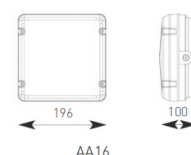

Product Data Sheet

Astro

Supplied c/w Lamp

- Multi-purpose range of square bulkhead fittings for both internal and external installations
- All polycarbonate construction with hinged gear tray
- Body options of black or white base with diffuser options of clear prismatic or opal

Code	Lamp	Description
AA16/B0/HF	TC-DD	16W - Black Base / Opal Cover
AA16/BP/HF	TC-DD	16W - Black Base / Prismatic Cover
AA16/W0/HF	TC-DD	16W - White Base / Opal Cover
AA16/WP/HF	TC-DD	16W - White Base / Prismatic Cover
AA28/B0/HF	TC-DD	28W - Black Base / Opal Cover
AA28/BP/HF	TC-DD	28W - Black Base / Prismatic Cover
AA28/W0/HF	TC-DD	28W - White Base / Opal Cover
AA28/WP/HF	TC-DD	28W - White Base / Prismatic Cover
AA38/B0/HF	TC-DD	38W - Black Base / Opal Cover
AA38/BP/HF	TC-DD	38W - Black Base / Prismatic Cover
AA38/W0/HF	TC-DD	38W - White Base / Opal Cover
AA38/WP/HF	TC-DD	38W - White Base / Prismatic Cover