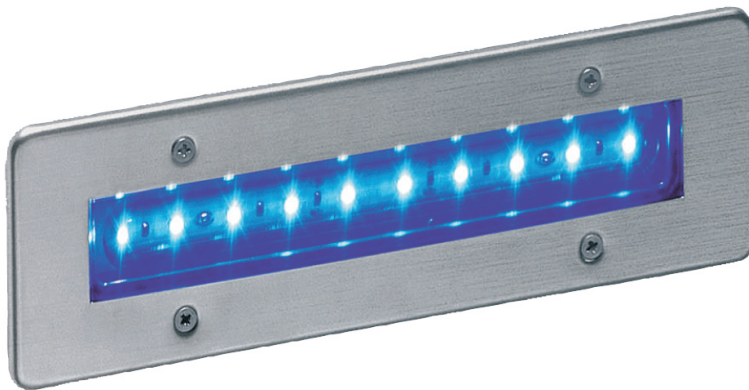

Product Data Sheet

LED Rectangular

Supplied Less Driver

- Recessed wall light suitable for wet areas such as swimming pools, accepting permanent immersion up to 3 metres
- Body and housing in high resistant technopolymer with gasket seal
- Rectangular stainless steel trim and screws
- Clear shockproof polycarbonate diffuser with a static impact resistance of up to 1000kgs
- Non-serviceable maintenance free Osram LED with total power consumption of 1.3W

Code	Lamp	Description
ABL10LED/WHI	LED	10 LED - Cool White
ABL10LED/BLU	LED	10 LED - Blue

Accessories ATX10W/LED 10W 24V LED Driver (see page 94)

CE F III IP68