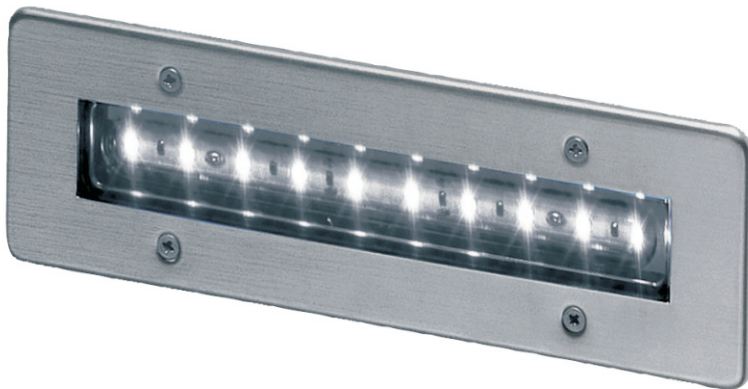

Product Data Sheet

LED Rectangular

Supplied Less Driver

- Recessed wall light suitable for wet areas such as swimming pools, accepting permanent immersion up to 3 metres
- Body and housing in high resistant technopolymer with gasket seal
- Rectangular stainless steel trim and screws
- Clear shockproof polycarbonate diffuser with a static impact resistance of up to 1000kgs
- Non-serviceable maintenance free Osram LED with total power consumption of 1.3W

Code	Lamp	Description
ABL10LED/WHI	LED	10 LED - Cool White
ABL10LED/BLU	LED	10 LED - Blue

Accessories ATX10W/LED 10W 24V LED Driver (see page 94)

CE F III IP68