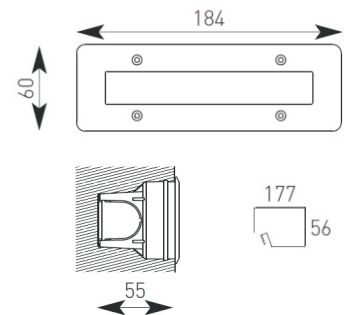

Product Data Sheet

LED Rectangular

Supplied Less Driver

- Recessed wall light suitable for wet areas such as swimming pools, accepting permanent immersion up to 3 metres
- Body and housing in high resistant technopolymer with gasket seal
- Rectangular stainless steel trim and screws
- Clear shockproof polycarbonate diffuser with a static impact resistance of up to 1000kgs
- Non-serviceable maintenance free Osram LED with total power consumption of 1.3W