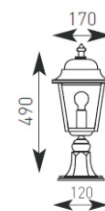

- Die-cast aluminium four sided lantern
- Black and Black Copper finishes
- Smoked glass diffuser
- Full size post lanterns incorporate hinged door for easy wiring access

E27 Options		
60W to 100W	23W 53	20W 53
130	130	130
Maximum size and wattage		