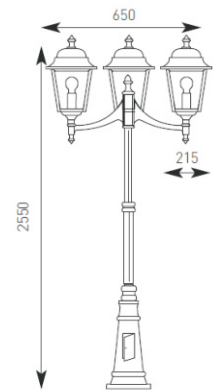

Code	Lamp	Description
Mini Post Lantern	ANE27/MPTL/BL	E27	100W - Black
	ANE27/MPTL/BCO	E27	100W - Black Copper
Post Lanterns	ANE27/PTL1/BL	E27	100W Single Head - Black
	ANE27/PTL1/BCO	E27	100W Single Head - Black Copper
	ANE27/PTL2/BL	E27	100W Twin Head - Black
	ANE27/PTL2/BCO	E27	100W Twin Head - Black Copper
	ANE27/PTL3/BL	E27	100W Triple Head - Black
	ANE27/PTL3/BCO	E27	100W Triple Head - Black Copper

Accessories	ARMK5	Root Mounting Kit (single, twin and triple head post lanterns only)