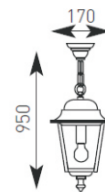

- Die-cast aluminium four sided lantern
- Black and Black Copper finishes
- Smoked glass diffuser
- Full size post lanterns incorporate hinged door for easy wiring access

E27 Options		
60W to 100W	23W 53	20W 53
130	130	130
Maximum size and wattage		