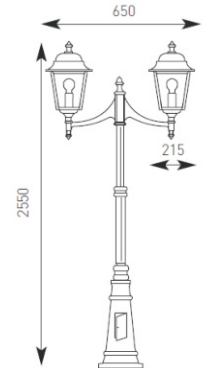

Code	Lamp	Description
Mini Post Lantern	ANE27/MPTL/BL	E27	100W - Black
	ANE27/MPTL/BCO	E27	100W - Black Copper
Post Lanterns	ANE27/PTL1/BL	E27	100W Single Head - Black
	ANE27/PTL1/BCO	E27	100W Single Head - Black Copper
	ANE27/PTL2/BL	E27	100W Twin Head - Black
	ANE27/PTL2/BCO	E27	100W Twin Head - Black Copper
	ANE27/PTL3/BL	E27	100W Triple Head - Black
	ANE27/PTL3/BCO	E27	100W Triple Head - Black Copper

Accessories	ARMK5	Root Mounting Kit (single, twin and triple head post lanterns only)