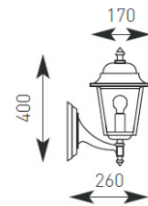

- Die-cast aluminium four sided lantern
- Black and Black Copper finishes
- Smoked glass diffuser
- Full size post lanterns incorporate hinged door for easy wiring access

E27 Options		
60W to 100W	23W 53	20W 53
130	130	130
Maximum size and wattage		