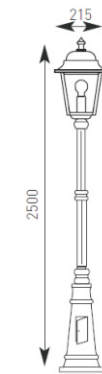

- Die-cast aluminium four sided lantern
- Black and Black Copper finishes
- Smoked glass diffuser
- Full size post lanterns incorporate hinged door for easy wiring access

E27 Options		
60W to 100W	23W 53	20W 53
130	130	130
Maximum size and wattage		

CE F IP43

Photometric Data Available

	Code	Lamp	Description
Wall Lantern	ANE27/WLTA/BL	E27	60W Top Arm - Black
	ANE27/WLTA/BCO	E27	60W Top Arm - Black Copper
	ANE27/WLBA/BL	E27	60W Bottom Arm - Black
	ANE27/WLBA/BCO	E27	60W Bottom Arm - Black Copper
Hanging Lantern	ANE27/HAL/BL	E27	60W - Black
	ANE27/HAL/BCO	E27	60W - Black Copper
Pillar Lantern	ANE27/PIL/BL	E27	60W - Black
	ANE27/PIL/BCO	E27	60W - Black Copper

Accessories	ALCB	Corner Bracket For Wall Lanterns
-------------	------	----------------------------------

Product Data Sheet

Nizza

Supplied Less Lamp

Collezione Italiana

ANE27/PTL2/BL

ANE27/PTL1/BCO

ANE27/PTL3/BL

ANE27/MPTL/BCO

	Code	Lamp	Description
Mini Post Lantern	ANE27/MPTL/BL	E27	100W - Black
	ANE27/MPTL/BCO	E27	100W - Black Copper
Post Lanterns	ANE27/PTL1/BL	E27	100W Single Head - Black
	ANE27/PTL1/BCO	E27	100W Single Head - Black Copper
	ANE27/PTL2/BL	E27	100W Twin Head - Black
	ANE27/PTL2/BCO	E27	100W Twin Head - Black Copper
	ANE27/PTL3/BL	E27	100W Triple Head - Black
	ANE27/PTL3/BCO	E27	100W Triple Head - Black Copper