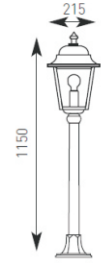

- Die-cast aluminium four sided lantern
- Black and Black Copper finishes
- Smoked glass diffuser
- Full size post lanterns incorporate hinged door for easy wiring access

E27 Options		
60W to 100W	23W 53	20W 53
130	130	130
Maximum size and wattage		

CE F IP43

Photometric Data Available

	Code	Lamp	Description
Wall Lantern	ANE27/WLTA/BL	E27	60W Top Arm - Black
	ANE27/WLTA/BCO	E27	60W Top Arm - Black Copper
	ANE27/WLBA/BL	E27	60W Bottom Arm - Black
	ANE27/WLBA/BCO	E27	60W Bottom Arm - Black Copper
Hanging Lantern	ANE27/HAL/BL	E27	60W - Black
	ANE27/HAL/BCO	E27	60W - Black Copper
Pillar Lantern	ANE27/PIL/BL	E27	60W - Black
	ANE27/PIL/BCO	E27	60W - Black Copper

Accessories	ALCB	Corner Bracket For Wall Lanterns
-------------	------	----------------------------------

Product Data Sheet

Nizza

Supplied Less Lamp

Collezione Italiana

ANE27/PTL2/BL

ANE27/PTL1/BCO

ANE27/PTL3/BL

ANE27/MPTL/BCO

	Code	Lamp	Description
Mini Post Lantern	ANE27/MPTL/BL	E27	100W - Black
	ANE27/MPTL/BCO	E27	100W - Black Copper
Post Lanterns	ANE27/PTL1/BL	E27	100W Single Head - Black
	ANE27/PTL1/BCO	E27	100W Single Head - Black Copper
	ANE27/PTL2/BL	E27	100W Twin Head - Black
	ANE27/PTL2/BCO	E27	100W Twin Head - Black Copper
	ANE27/PTL3/BL	E27	100W Triple Head - Black
	ANE27/PTL3/BCO	E27	100W Triple Head - Black Copper