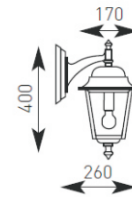

- Die-cast aluminium four sided lantern
- Black and Black Copper finishes
- Smoked glass diffuser
- Full size post lanterns incorporate hinged door for easy wiring access

E27 Options		
60W to 100W	23W 53	20W 53
130	130	130
Maximum size and wattage		