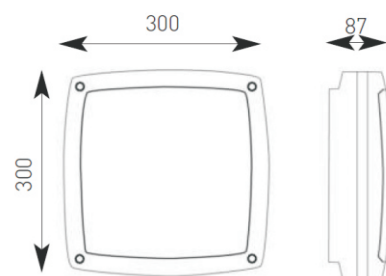

## Sidewalk

Supplied Less Lamp

- Die-cast aluminium construction with tamper-proof stainless steel allen key screws and opal polycarbonate diffuse
- 360 degree light spill feature

Code	Lamp	Description
ASI226/HF	PL-C	2 x 26W - Black
ASI226/SG/HF	PL-C	2 x 26W - Silver Grey