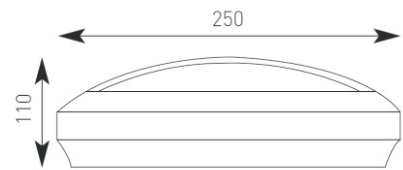

## Rio

Supplied Less Lamp

Ceiling Mounted

Wall Mounted

- Black die-cast aluminium body with opal polycarbonate diffuser
- Tamper-proof stainless steel allen key screws
- Suitable for ceiling or wall mounting