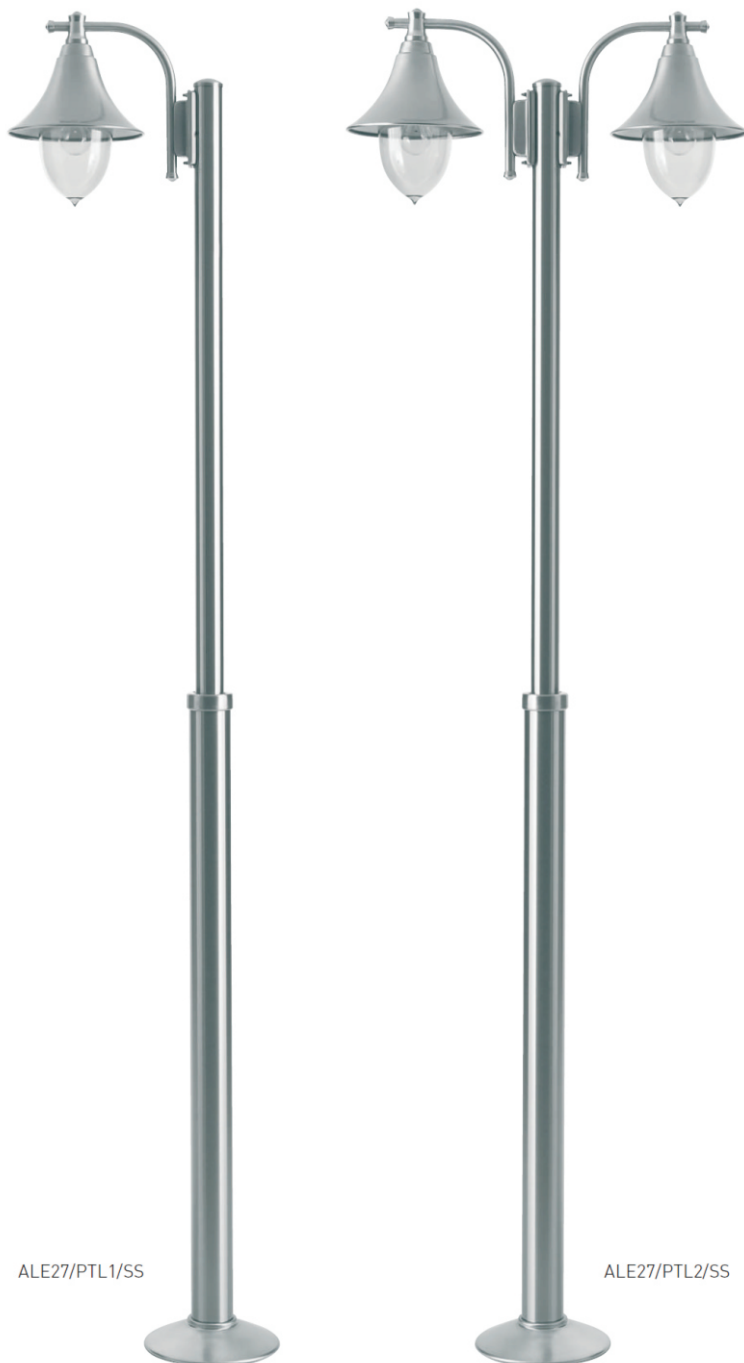

Product Data Sheet

Lampara Inox

Stainless Steel

Supplied Less Lamp

Collezione Italiana

- Body and post manufactured from AISI 316L grade stainless steel
- Transparent polycarbonate diffuser

AISI 316L Stainless Steel

E27 Options		
100W	23W	20W
	53	53
165	165	
Maximum size and wattage		

Code Lamp Description

Wall Lantern ALE27/WL/SS E27 100W

Accessories ASSCK Stainless Steel Cleaning Kit (see page 326)

CE F IP44

Photometric Data Available

Product Data Sheet

Lampara Inox

Stainless Steel

Supplied Less Lamp

ALE27/PTL1/SS

ALE27/PTL2/SS

Code	Lamp	Description
Post Lantern ALE27/PTL1/SS	E27	100W Single Head
ALE27/PTL2/SS	E27	100W Twin Head

Accessories ARMK4 Root Mounting Kit