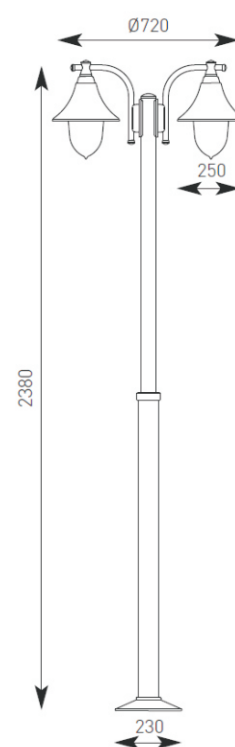

Product Data Sheet

Lampara Inox

Stainless Steel

Supplied Less Lamp

Collezione Italiana

- Body and post manufactured from AISI 316L grade stainless steel
- Transparent polycarbonate diffuser

AISI 316L Stainless Steel

E27 Options		
100W	23W	20W
	53	53
165	165	
Maximum size and wattage		

Code Lamp Description

Wall Lantern ALE27/WL/SS E27 100W

Accessories ASSCK Stainless Steel Cleaning Kit (see page 326)

CE F IP44

Photometric Data Available

Product Data Sheet

Lampara Inox

Stainless Steel

Supplied Less Lamp

ALE27/PTL1/SS

ALE27/PTL2/SS

Code	Lamp	Description
Post Lantern ALE27/PTL1/SS	E27	100W Single Head
ALE27/PTL2/SS	E27	100W Twin Head

Accessories ARMK4 Root Mounting Kit