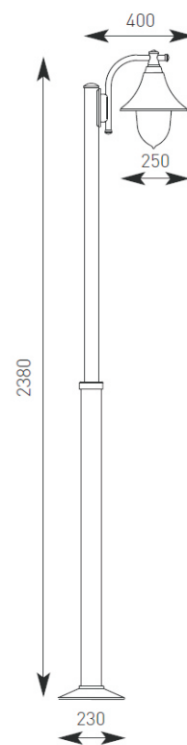

Product Data Sheet

Lampara Inox

Stainless Steel

Supplied Less Lamp

Collezione Italiana

- Body and post manufactured from AISI 316L grade stainless steel
- Transparent polycarbonate diffuser

AISI 316L Stainless Steel

E27 Options		
100W	23W	20W
	53	53
165	165	
Maximum size and wattage		

Code Lamp Description

Wall Lantern ALE27/WL/SS E27 100W

Accessories ASSCK Stainless Steel Cleaning Kit (see page 326)

CE F IP44

Photometric Data Available

Product Data Sheet

Lampara Inox

Stainless Steel

Supplied Less Lamp

ALE27/PTL1/SS

ALE27/PTL2/SS

Code	Lamp	Description
Post Lantern ALE27/PTL1/SS	E27	100W Single Head
ALE27/PTL2/SS	E27	100W Twin Head

Accessories ARMK4 Root Mounting Kit