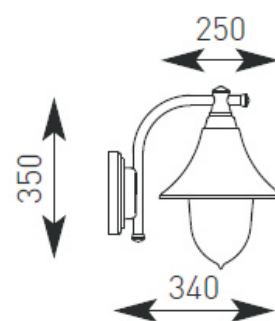

Product Data Sheet

Lampara Inox

Stainless Steel

Supplied Less Lamp

Collezione Italiana

- Body and post manufactured from AISI 316L grade stainless steel
- Transparent polycarbonate diffuser

AISI 316L Stainless Steel

E27 Options		
100W	23W	20W
	53	53
165	165	
Maximum size and wattage		

Code Lamp Description

Wall Lantern ALE27/WL/SS E27 100W

Accessories ASSCK Stainless Steel Cleaning Kit (see page 326)

CE F IP44

Photometric Data Available

Product Data Sheet

Lampara Inox

Stainless Steel

Supplied Less Lamp

ALE27/PTL1/SS

ALE27/PTL2/SS

Code	Lamp	Description
Post Lantern ALE27/PTL1/SS	E27	100W Single Head
ALE27/PTL2/SS	E27	100W Twin Head

Accessories ARMK4 Root Mounting Kit