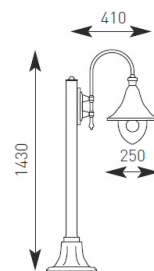

Maximum size and wattage

	Code	Lamp	Description
Wall Lantern	ALE27/WL/BL	E27	100W - Black
	ALE27/WL/BCO	E27	100W - Black Copper
Hanging Lantern	ALE27/HAL/BL	E27	100W - Black
	ALE27/HAL/BCO	E27	100W - Black Copper

CE F IP44

Photometric Data Available

Product Data Sheet

Lampara

Supplied Less Lamp

ALE27/PTL2/BCO

ALE27/PTL3/BL

ALE27/PTL1/BL

	Code	Lamp	Description
Mini Post Lantern	ALE27/MPT/BL	E27	100W - Black
	ALE27/MPT/BCO	E27	100W - Black Copper

Post Lanterns	Code	Lamp	Description
	ALE27/PTL1/BL	E27	100W Single Head - Black
	ALE27/PTL1/BCO	E27	100W Single Head - Black Copper
	ALE27/PTL2/BL	E27	100W Twin Head - Black
	ALE27/PTL2/BCO	E27	100W Twin Head - Black Copper
	ALE27/PTL3/BL	E27	100W Triple Head - Black
	ALE27/PTL3/BCO	E27	100W Triple Head - Black Copper