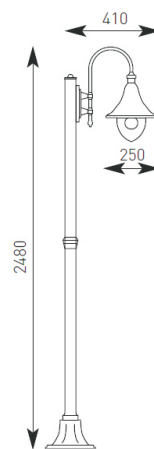

Maximum size and wattage

	Code	Lamp	Description
Wall Lantern	ALE27/WL/BL	E27	100W - Black
	ALE27/WL/BCO	E27	100W - Black Copper
Hanging Lantern	ALE27/HAL/BL	E27	100W - Black
	ALE27/HAL/BCO	E27	100W - Black Copper

CE F IP44

Photometric Data Available

Product Data Sheet

Lampara

Supplied Less Lamp

ALE27/PTL2/BCO

ALE27/PTL3/BL

ALE27/PTL1/BL

	Code	Lamp	Description
Mini Post Lantern	ALE27/MPT/BL	E27	100W - Black
	ALE27/MPT/BCO	E27	100W - Black Copper

Post Lanterns	Code	Lamp	Description
	ALE27/PTL1/BL	E27	100W Single Head - Black
	ALE27/PTL1/BCO	E27	100W Single Head - Black Copper
	ALE27/PTL2/BL	E27	100W Twin Head - Black
	ALE27/PTL2/BCO	E27	100W Twin Head - Black Copper
	ALE27/PTL3/BL	E27	100W Triple Head - Black
	ALE27/PTL3/BCO	E27	100W Triple Head - Black Copper