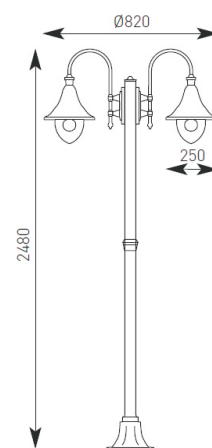

Maximum size and wattage

	Code	Lamp	Description
Wall Lantern	ALE27/WL/BL	E27	100W - Black
	ALE27/WL/BCO	E27	100W - Black Copper
Hanging Lantern	ALE27/HAL/BL	E27	100W - Black
	ALE27/HAL/BCO	E27	100W - Black Copper

CE F IP44

Photometric Data Available

Product Data Sheet

Lampara

Supplied Less Lamp

ALE27/PTL2/BCO

ALE27/PTL3/BL

ALE27/PTL1/BL

	Code	Lamp	Description
Mini Post Lantern	ALE27/MPT/BL	E27	100W - Black
	ALE27/MPT/BCO	E27	100W - Black Copper

Post Lanterns	Code	Lamp	Description
	ALE27/PTL1/BL	E27	100W Single Head - Black
	ALE27/PTL1/BCO	E27	100W Single Head - Black Copper
	ALE27/PTL2/BL	E27	100W Twin Head - Black
	ALE27/PTL2/BCO	E27	100W Twin Head - Black Copper
	ALE27/PTL3/BL	E27	100W Triple Head - Black
	ALE27/PTL3/BCO	E27	100W Triple Head - Black Copper