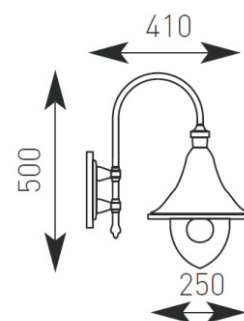

Product Data Sheet

Lampara

Supplied Less Lamp

Collezione Italiana

- Die-cast aluminium construction with transparent polycarbonate diffuser
- Black or Black Copper paint finishes

E27 Options		
100W	23W	20W
165	53	53
165	53	53

Maximum size and wattage

	Code	Lamp	Description
Wall Lantern	ALE27/WL/BL	E27	100W - Black
	ALE27/WL/BCO	E27	100W - Black Copper
Hanging Lantern	ALE27/HAL/BL	E27	100W - Black
	ALE27/HAL/BCO	E27	100W - Black Copper