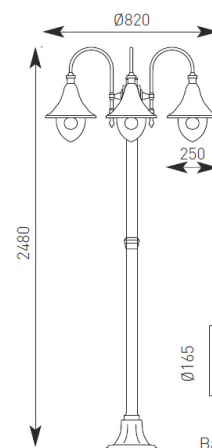

Maximum size and wattage

	Code	Lamp	Description
Wall Lantern	ALE27/WL/BL	E27	100W - Black
	ALE27/WL/BCO	E27	100W - Black Copper
Hanging Lantern	ALE27/HAL/BL	E27	100W - Black
	ALE27/HAL/BCO	E27	100W - Black Copper

CE F IP44

Photometric Data Available

Product Data Sheet

Lampara

Supplied Less Lamp

ALE27/PTL2/BCO

ALE27/PTL3/BL

ALE27/PTL1/BL

	Code	Lamp	Description
Mini Post Lantern	ALE27/MPT/BL	E27	100W - Black
	ALE27/MPT/BCO	E27	100W - Black Copper

Post Lanterns	Code	Lamp	Description
	ALE27/PTL1/BL	E27	100W Single Head - Black
	ALE27/PTL1/BCO	E27	100W Single Head - Black Copper
	ALE27/PTL2/BL	E27	100W Twin Head - Black
	ALE27/PTL2/BCO	E27	100W Twin Head - Black Copper
	ALE27/PTL3/BL	E27	100W Triple Head - Black
	ALE27/PTL3/BCO	E27	100W Triple Head - Black Copper