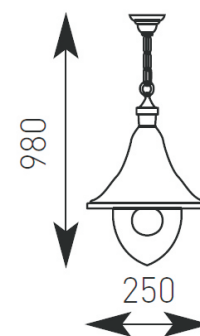

Product Data Sheet

Lampara

Supplied Less Lamp

Collezione Italiana

- Die-cast aluminium construction with transparent polycarbonate diffuser
- Black or Black Copper paint finishes

E27 Options		
100W	23W	20W
165	53	53
165	53	53

Maximum size and wattage

	Code	Lamp	Description
Wall Lantern	ALE27/WL/BL	E27	100W - Black
	ALE27/WL/BCO	E27	100W - Black Copper
Hanging Lantern	ALE27/HAL/BL	E27	100W - Black
	ALE27/HAL/BCO	E27	100W - Black Copper