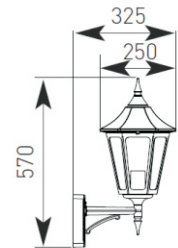

Product Data Sheet

Casa

Supplied Less Lamp

Collezione Italiana

ACA27/WLTA/R

ACA27/PIL/BL

ACA27/WLBA/BL

- Die-cast aluminium six sided lantern
- Polycarbonate lens
- Full size post lanterns incorporate hinged door for easy wiring access and telescopic adjustable height

	Code	Lamp	Description
Wall Lantern	ACA27/WLTA/BL	E27	100W Top Arm - Black
	ACA27/WLTA/R	E27	100W Top Arm - Rustic
	ACA27/WLBA/BL	E27	100W Bottom Arm - Black
	ACA27/WLBA/R	E27	100W Bottom Arm - Rustic
Pillar Lantern	ACA27/PIL/BL	E27	100W - Black
	ACA27/PIL/R	E27	100W - Rustic

E27 Options			
100W	23W	53	20W
130	130	130	130

Maximum size and wattage

CE F IP44

Photometric Data Available

Product Data Sheet

Casa

Supplied Less Lamp

Collezione Italiana