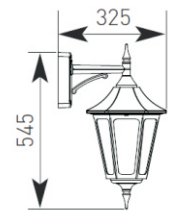

Product Data Sheet

Casa

Supplied Less Lamp

Collezione Italiana

ACA27/WLTA/R

ACA27/PIL/BL

ACA27/WLBA/BL

- Die-cast aluminium six sided lantern
- Polycarbonate lens
- Full size post lanterns incorporate hinged door for easy wiring access and telescopic adjustable height

	Code	Lamp	Description
Wall Lantern	ACA27/WLTA/BL	E27	100W Top Arm - Black
	ACA27/WLTA/R	E27	100W Top Arm - Rustic
	ACA27/WLBA/BL	E27	100W Bottom Arm - Black
	ACA27/WLBA/R	E27	100W Bottom Arm - Rustic
Pillar Lantern	ACA27/PIL/BL	E27	100W - Black
	ACA27/PIL/R	E27	100W - Rustic

E27 Options			
100W	23W	53	20W
130	130	130	130

Maximum size and wattage

CE F IP44

Photometric Data Available

Product Data Sheet

Casa

Supplied Less Lamp

Collezione Italiana