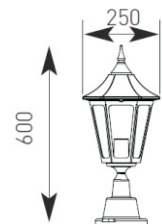

Product Data Sheet

Casa

Supplied Less Lamp

Collezione Italiana

ACA27/WLTA/R

ACA27/PIL/BL

ACA27/WLBA/BL

- Die-cast aluminium six sided lantern
- Polycarbonate lens
- Full size post lanterns incorporate hinged door for easy wiring access and telescopic adjustable height

	Code	Lamp	Description
Wall Lantern	ACA27/WLTA/BL	E27	100W Top Arm - Black
	ACA27/WLTA/R	E27	100W Top Arm - Rustic
	ACA27/WLBA/BL	E27	100W Bottom Arm - Black
	ACA27/WLBA/R	E27	100W Bottom Arm - Rustic
Pillar Lantern	ACA27/PIL/BL	E27	100W - Black
	ACA27/PIL/R	E27	100W - Rustic

E27 Options			
100W	23W	53	20W
130	130	130	130

Maximum size and wattage

CE F IP44

Photometric Data Available

Product Data Sheet

Casa

Supplied Less Lamp

Collezione Italiana