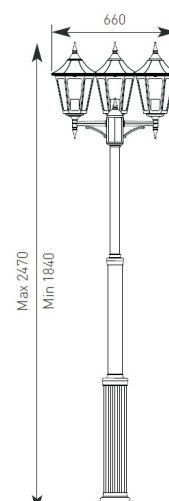

Product Data Sheet

Casa

Supplied Less Lamp

Collezione Italiana

ACA27/WLTA/R

ACA27/PIL/BL

ACA27/WLBA/BL

- Die-cast aluminium six sided lantern
- Polycarbonate lens
- Full size post lanterns incorporate hinged door for easy wiring access and telescopic adjustable height

	Code	Lamp	Description
Wall Lantern	ACA27/WLTA/BL	E27	100W Top Arm - Black
	ACA27/WLTA/R	E27	100W Top Arm - Rustic
	ACA27/WLBA/BL	E27	100W Bottom Arm - Black
	ACA27/WLBA/R	E27	100W Bottom Arm - Rustic
Pillar Lantern	ACA27/PIL/BL	E27	100W - Black
	ACA27/PIL/R	E27	100W - Rustic

E27 Options			
100W	23W	53	20W
130	130	130	130

Maximum size and wattage

CE F IP44

Photometric Data Available

Product Data Sheet

Casa

Supplied Less Lamp

Collezione Italiana

ACA27/PTL3/BL

ACA27/PTL2/BL

ACA27/PTL1/BL

ACA27/MPTL/R

	Code	Lamp	Description
Mini Post Lantern	ACA27/MPTL/BL	E27	100W - Black
	ACA27/MPTL/R	E27	100W - Rustic
Post Lantern	ACA27/PTL1/BL	E27	100W Single Head - Black
	ACA27/PTL1/R	E27	100W Single Head - Rustic
	ACA27/PTL2/BL	E27	100W Double Head - Black
	ACA27/PTL2/R	E27	100W Double Head - Rustic
	ACA27/PTL3/BL	E27	100W Triple Head - Black
	ACA27/PTL3/R	E27	100W Triple Head - Rustic