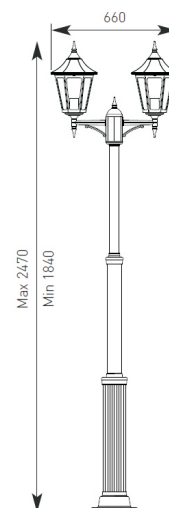

Product Data Sheet

Casa

Supplied Less Lamp

Collezione Italiana

ACA27/WLTA/R

ACA27/PIL/BL

ACA27/WLBA/BL

- Die-cast aluminium six sided lantern
- Polycarbonate lens
- Full size post lanterns incorporate hinged door for easy wiring access and telescopic adjustable height

	Code	Lamp	Description
Wall Lantern	ACA27/WLTA/BL	E27	100W Top Arm - Black
	ACA27/WLTA/R	E27	100W Top Arm - Rustic
	ACA27/WLBA/BL	E27	100W Bottom Arm - Black
	ACA27/WLBA/R	E27	100W Bottom Arm - Rustic
Pillar Lantern	ACA27/PIL/BL	E27	100W - Black
	ACA27/PIL/R	E27	100W - Rustic

E27 Options			
100W	23W	53	20W
130	130	130	130

Maximum size and wattage

CE F IP44

Photometric Data Available

Product Data Sheet

Casa

Supplied Less Lamp

Collezione Italiana

ACA27/PTL3/BL

ACA27/PTL2/BL

ACA27/PTL1/BL

ACA27/MPTL/R

	Code	Lamp	Description
Mini Post Lantern	ACA27/MPTL/BL	E27	100W - Black
	ACA27/MPTL/R	E27	100W - Rustic
Post Lantern	ACA27/PTL1/BL	E27	100W Single Head - Black
	ACA27/PTL1/R	E27	100W Single Head - Rustic
	ACA27/PTL2/BL	E27	100W Double Head - Black
	ACA27/PTL2/R	E27	100W Double Head - Rustic
	ACA27/PTL3/BL	E27	100W Triple Head - Black
	ACA27/PTL3/R	E27	100W Triple Head - Rustic