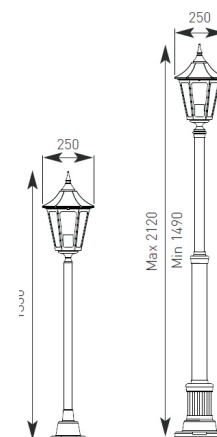

Product Data Sheet

Casa

Supplied Less Lamp

Collezione Italiana

ACA27/WLTA/R

ACA27/PIL/BL

ACA27/WLBA/BL

- Die-cast aluminium six sided lantern
- Polycarbonate lens
- Full size post lanterns incorporate hinged door for easy wiring access and telescopic adjustable height

	Code	Lamp	Description
Wall Lantern	ACA27/WLTA/BL	E27	100W Top Arm - Black
	ACA27/WLTA/R	E27	100W Top Arm - Rustic
	ACA27/WLBA/BL	E27	100W Bottom Arm - Black
	ACA27/WLBA/R	E27	100W Bottom Arm - Rustic
Pillar Lantern	ACA27/PIL/BL	E27	100W - Black
	ACA27/PIL/R	E27	100W - Rustic

E27 Options			
100W	23W	53	20W
130	130	130	130

Maximum size and wattage

CE F IP44

Photometric Data Available

Product Data Sheet

Casa

Supplied Less Lamp

Collezione Italiana

ACA27/PTL3/BL

ACA27/PTL2/BL

ACA27/PTL1/BL

ACA27/MPTL/R

	Code	Lamp	Description
Mini Post Lantern	ACA27/MPTL/BL	E27	100W - Black
	ACA27/MPTL/R	E27	100W - Rustic
Post Lantern	ACA27/PTL1/BL	E27	100W Single Head - Black
	ACA27/PTL1/R	E27	100W Single Head - Rustic
	ACA27/PTL2/BL	E27	100W Double Head - Black
	ACA27/PTL2/R	E27	100W Double Head - Rustic
	ACA27/PTL3/BL	E27	100W Triple Head - Black
	ACA27/PTL3/R	E27	100W Triple Head - Rustic