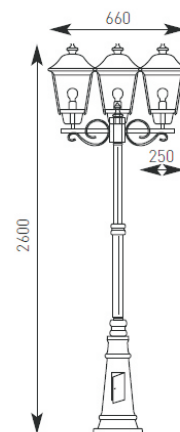

E27 Options		
100W	23W	20W
165	53	53
165	53	53
Maximum size and wattage		

Code Lamp Description

Wall Lantern AAUE27WLBA/BS E27 100W Bottom Arm - Black Silver/Copper

Hanging Lantern AAUE27/HAL/BS E27 100W - Black Silver/Copper

Pillar Lantern AAUE27/PIL/BS E27 100W - Black Silver/Copper

CE F IP44

Photometric Data Available

Product Data Sheet

Augusta

Supplied Less Lamp

Collezione Italiana

AAUE27/PTL2/BS

AAUE27/PTL3/BS

AAUE27/MPTL/BS

AAUE27/PTL1/BS

Code	Lamp	Description
Mini Post Lantern AAUE27/MPTL/BS	E27	100W - Black Silver/Copper

Post Lanterns	AAUE27/PTL1/BS	E27	100W Single Head - Black Silver/Copper
	AAUE27/PTL2/BS	E27	100W Twin Head - Black Silver/Copper
	AAUE27/PTL3/BS	E27	100W Triple Head - Black Silver/Copper