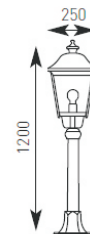

E27 Options		
100W	23W	20W
165	53	53
165	53	53
Maximum size and wattage		

Code Lamp Description

Wall Lantern AAUE27WLBA/BS E27 100W Bottom Arm - Black Silver/Copper

Hanging Lantern AAUE27/HAL/BS E27 100W - Black Silver/Copper

Pillar Lantern AAUE27/PIL/BS E27 100W - Black Silver/Copper

CE F IP44

Photometric Data Available

Product Data Sheet

Augusta

Supplied Less Lamp

Collezione Italiana

AAUE27/PTL2/BS

AAUE27/PTL3/BS

AAUE27/MPTL/BS

AAUE27/PTL1/BS

Code	Lamp	Description
Mini Post Lantern AAUE27/MPTL/BS	E27	100W - Black Silver/Copper

Post Lanterns	AAUE27/PTL1/BS	E27	100W Single Head - Black Silver/Copper
	AAUE27/PTL2/BS	E27	100W Twin Head - Black Silver/Copper
	AAUE27/PTL3/BS	E27	100W Triple Head - Black Silver/Copper