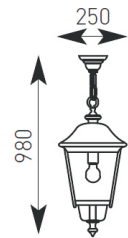

Product Data Sheet

Augusta

Supplied Less Lamp

Collezione Italiana

AAUE27/PIL/BS

AAUE27WLBA/BS

AAUE27/HAL/BS

- Classic die-cast aluminium lantern with transparent polycarbonate diffuser
- Aged black silver with copper top
- Full size post lanterns incorporate hinged door for easy wiring access

E27 Options		
100W	23W	20W
165	53	53
165	53	53
Maximum size and wattage		

Code Lamp Description

Wall Lantern AAUE27WLBA/BS E27 100W Bottom Arm - Black Silver/Copper

Hanging Lantern AAUE27/HAL/BS E27 100W - Black Silver/Copper