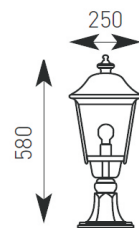

Product Data Sheet

Augusta

Supplied Less Lamp

Collezione Italiana

AAUE27/PIL/BS

AAUE27WLBA/BS

AAUE27/HAL/BS

- Classic die-cast aluminium lantern with transparent polycarbonate diffuser
- Aged black silver with copper top
- Full size post lanterns incorporate hinged door for easy wiring access

E27 Options		
100W	23W	20W
165	53	53
165	53	53
Maximum size and wattage		

Code Lamp Description

Wall Lantern AAUE27WLBA/BS E27 100W Bottom Arm - Black Silver/Copper

Hanging Lantern AAUE27/HAL/BS E27 100W - Black Silver/Copper