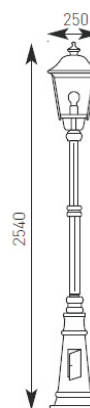

E27 Options		
100W	23W	20W
165	53	53
165	53	53
Maximum size and wattage		

Code Lamp Description

Wall Lantern AAUE27WLBA/BS E27 100W Bottom Arm - Black Silver/Copper

Hanging Lantern AAUE27/HAL/BS E27 100W - Black Silver/Copper

Pillar Lantern AAUE27/PIL/BS E27 100W - Black Silver/Copper

CE F IP44

Photometric Data Available

Product Data Sheet

Augusta

Supplied Less Lamp

Collezione Italiana

AAUE27/PTL2/BS

AAUE27/PTL3/BS

AAUE27/MPTL/BS

AAUE27/PTL1/BS

Code	Lamp	Description
Mini Post Lantern AAUE27/MPTL/BS	E27	100W - Black Silver/Copper

Post Lanterns	AAUE27/PTL1/BS	E27	100W Single Head - Black Silver/Copper
	AAUE27/PTL2/BS	E27	100W Twin Head - Black Silver/Copper
	AAUE27/PTL3/BS	E27	100W Triple Head - Black Silver/Copper