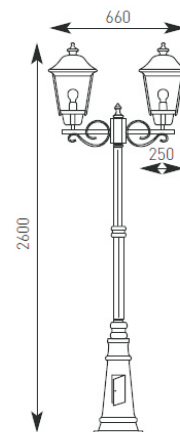

E27 Options		
100W	23W	20W
165	53	53
165	53	53
Maximum size and wattage		

Code Lamp Description

Wall Lantern AAUE27WLBA/BS E27 100W Bottom Arm - Black Silver/Copper

Hanging Lantern AAUE27/HAL/BS E27 100W - Black Silver/Copper

Pillar Lantern AAUE27/PIL/BS E27 100W - Black Silver/Copper

CE F IP44

Photometric Data Available

Product Data Sheet

Augusta

Supplied Less Lamp

Collezione Italiana

AAUE27/PTL2/BS

AAUE27/PTL3/BS

AAUE27/MPTL/BS

AAUE27/PTL1/BS

Code	Lamp	Description
Mini Post Lantern AAUE27/MPTL/BS	E27	100W - Black Silver/Copper

Post Lanterns	AAUE27/PTL1/BS	E27	100W Single Head - Black Silver/Copper
	AAUE27/PTL2/BS	E27	100W Twin Head - Black Silver/Copper
	AAUE27/PTL3/BS	E27	100W Triple Head - Black Silver/Copper