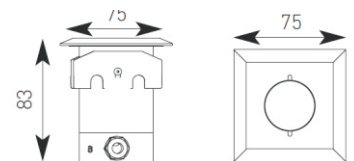

Code	Lamp	Description
Circular	AWO/3LED/WHI	LED	3 LED - Cool White
	AWO/1LED/BLU	LED	1 LED - Blue
Square	AWOSQ/3LED/WHI	LED	3 LED - Cool White