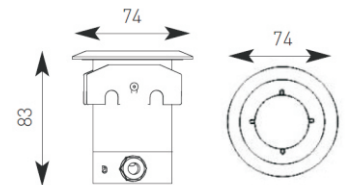

## LED Decking Uplight

Supplied c/w Integral Driver

AWO/1LED/BLU

AWOSQ/3LED/WHI

- Housing in die-cast aluminium with a 316 stainless steel trim and tamperproof cover
- Integral driver
- 6mm safety glass
- Pre-wired with 1metre of flex
- Suitable for pedestrian traffic only
- Non-serviceable maintenance free LED with total power consumption of 1.2W (White) and 0.4W (Blue)