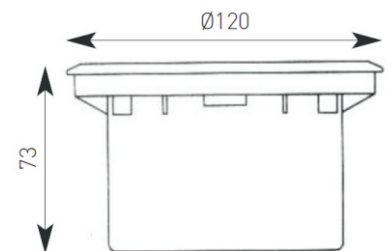

Product Data Sheet

GX53 Inground Uplight

Supplied c/w Lamp

- Pre-wired with 3m cable and loop-in, loop-out wiring facility
- Stainless steel bezel
- Supplied with self-ballasted high frequency cool white 4000K lamp