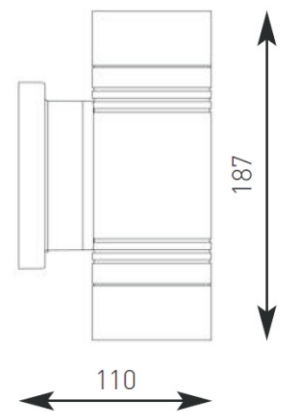

Product Data Sheet

Tandem

Supplied Less Lamp

- Bi-directional wall light
- GU10 Mains halogen, GU10 CFL or GU10 LED lamp options
- Aluminium construction with graphite textured paint finish

GU10 LED and CFL Options		
Philips		Megaman
3W LED 50	7W LED 50	9W CFL 50
56 	8L 	76 
Maximum size and wattage		

CE F  IP55

Code	Lamp	Description
ATA2X50	GU10	2 x 50W