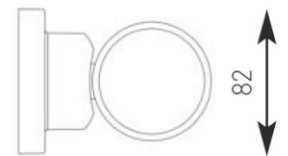

Product Data Sheet

Tandem

Supplied Less Lamp

- Bi-directional wall light
- GU10 Mains halogen, GU10 CFL or GU10 LED lamp options
- Aluminium construction with graphite textured paint finish

GU10 LED and CFL Options		
Philips		Megaman
3W LED 50	7W LED 50	9W CFL 50
56 	8L 	76 
Maximum size and wattage		