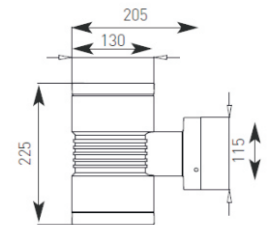

Product Data Sheet

Lyra 130 LED

No Driver Required

Collezione Italiana

- Architectural bi-directional die-cast wall light
- Powered by 240V 12W Acriche Seoul LED's (6000°k)
- Nominal lumen 780LM
- Direct mains connection (no driver is required)
- Choice of beam angles
- Head of fitting rotates allowing exact alignment during installation

Beam Angles

Photometric Data Available

Code	Lamp	Description
ALYLED1212/GR	LED 240V	12W Cool White (12+12° Beam) - Graphite
ALYLED4040/GR	LED 240V	12W Cool White (40+40° Beam) - Graphite
ALYLED4012/GR	LED 240V	12W Cool White (40+12° Beam) - Graphite