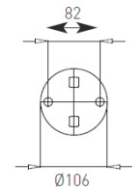

Beam Angles

Photometric Data Available

Code	Lamp	Description
ALYLED1212/GR	LED 240V	12W Cool White (12+12° Beam) - Graphite
ALYLED4040/GR	LED 240V	12W Cool White (40+40° Beam) - Graphite
ALYLED4012/GR	LED 240V	12W Cool White (40+12° Beam) - Graphite