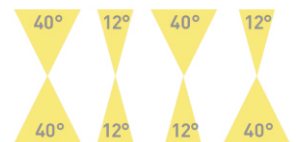

Product Data Sheet

Lyra 130 LED

No Driver Required

Collezione Italiana

- Architectural bi-directional die-cast wall light
- Powered by 240V 12W Acriche Seoul LED's (6000°k)
- Nominal lumen 780LM
- Direct mains connection (no driver is required)
- Choice of beam angles
- Head of fitting rotates allowing exact alignment during installation

Beam Angles

Photometric Data Available

Code	Lamp	Description
ALYLED1212/GR	LED 240V	12W Cool White (12+12° Beam) - Graphite
ALYLED4040/GR	LED 240V	12W Cool White (40+40° Beam) - Graphite
ALYLED4012/GR	LED 240V	12W Cool White (40+12° Beam) - Graphite