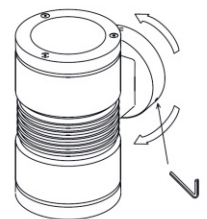

Product Data Sheet

Lyra 130 LED

No Driver Required

Collezione Italiana

- Architectural bi-directional die-cast wall light
- Powered by 240V 12W Acriche Seoul LED's (6000°k)
- Nominal lumen 780LM
- Direct mains connection (no driver is required)
- Choice of beam angles
- Head of fitting rotates allowing exact alignment during installation

Beam Angles

Photometric Data Available

Code	Lamp	Description
ALYLED1212/GR	LED 240V	12W Cool White (12+12° Beam) - Graphite
ALYLED4040/GR	LED 240V	12W Cool White (40+40° Beam) - Graphite
ALYLED4012/GR	LED 240V	12W Cool White (40+12° Beam) - Graphite