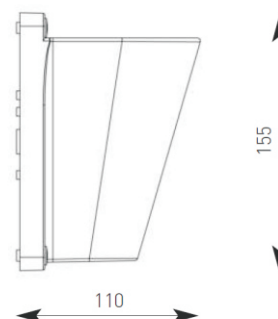

Product Data Sheet

Dugas

Supplied Less Lamp

- Compact die-cast aluminium wall light
- Installation in either upward or downward orientation
- Luminaire design allows for installation of GU10 CFL lamps
- Graphite textured paint finish

GU10 LED and CFL Options		
Philips	Megaman	
3W LED 50	7W LED 50	9W CFL 50
56	81	76
Maximum size and wattage		

Code	Lamp	Description
ADU50	GU10	50W