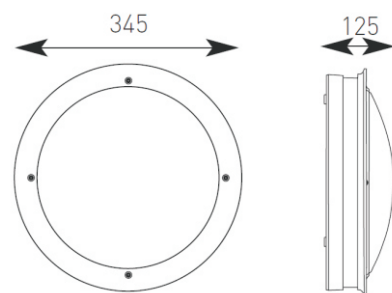

Product Data Sheet

Piano

Supplied Less Lamp

- Halo light spill effect
- Die-cast aluminium construction with tamper-proof stainless steel allen key screws retain opal polycarbonate diffuser and frame
- Removable gear tray for ease of installation
- Optional mounting frame for photocell location and / or surface conduit entry